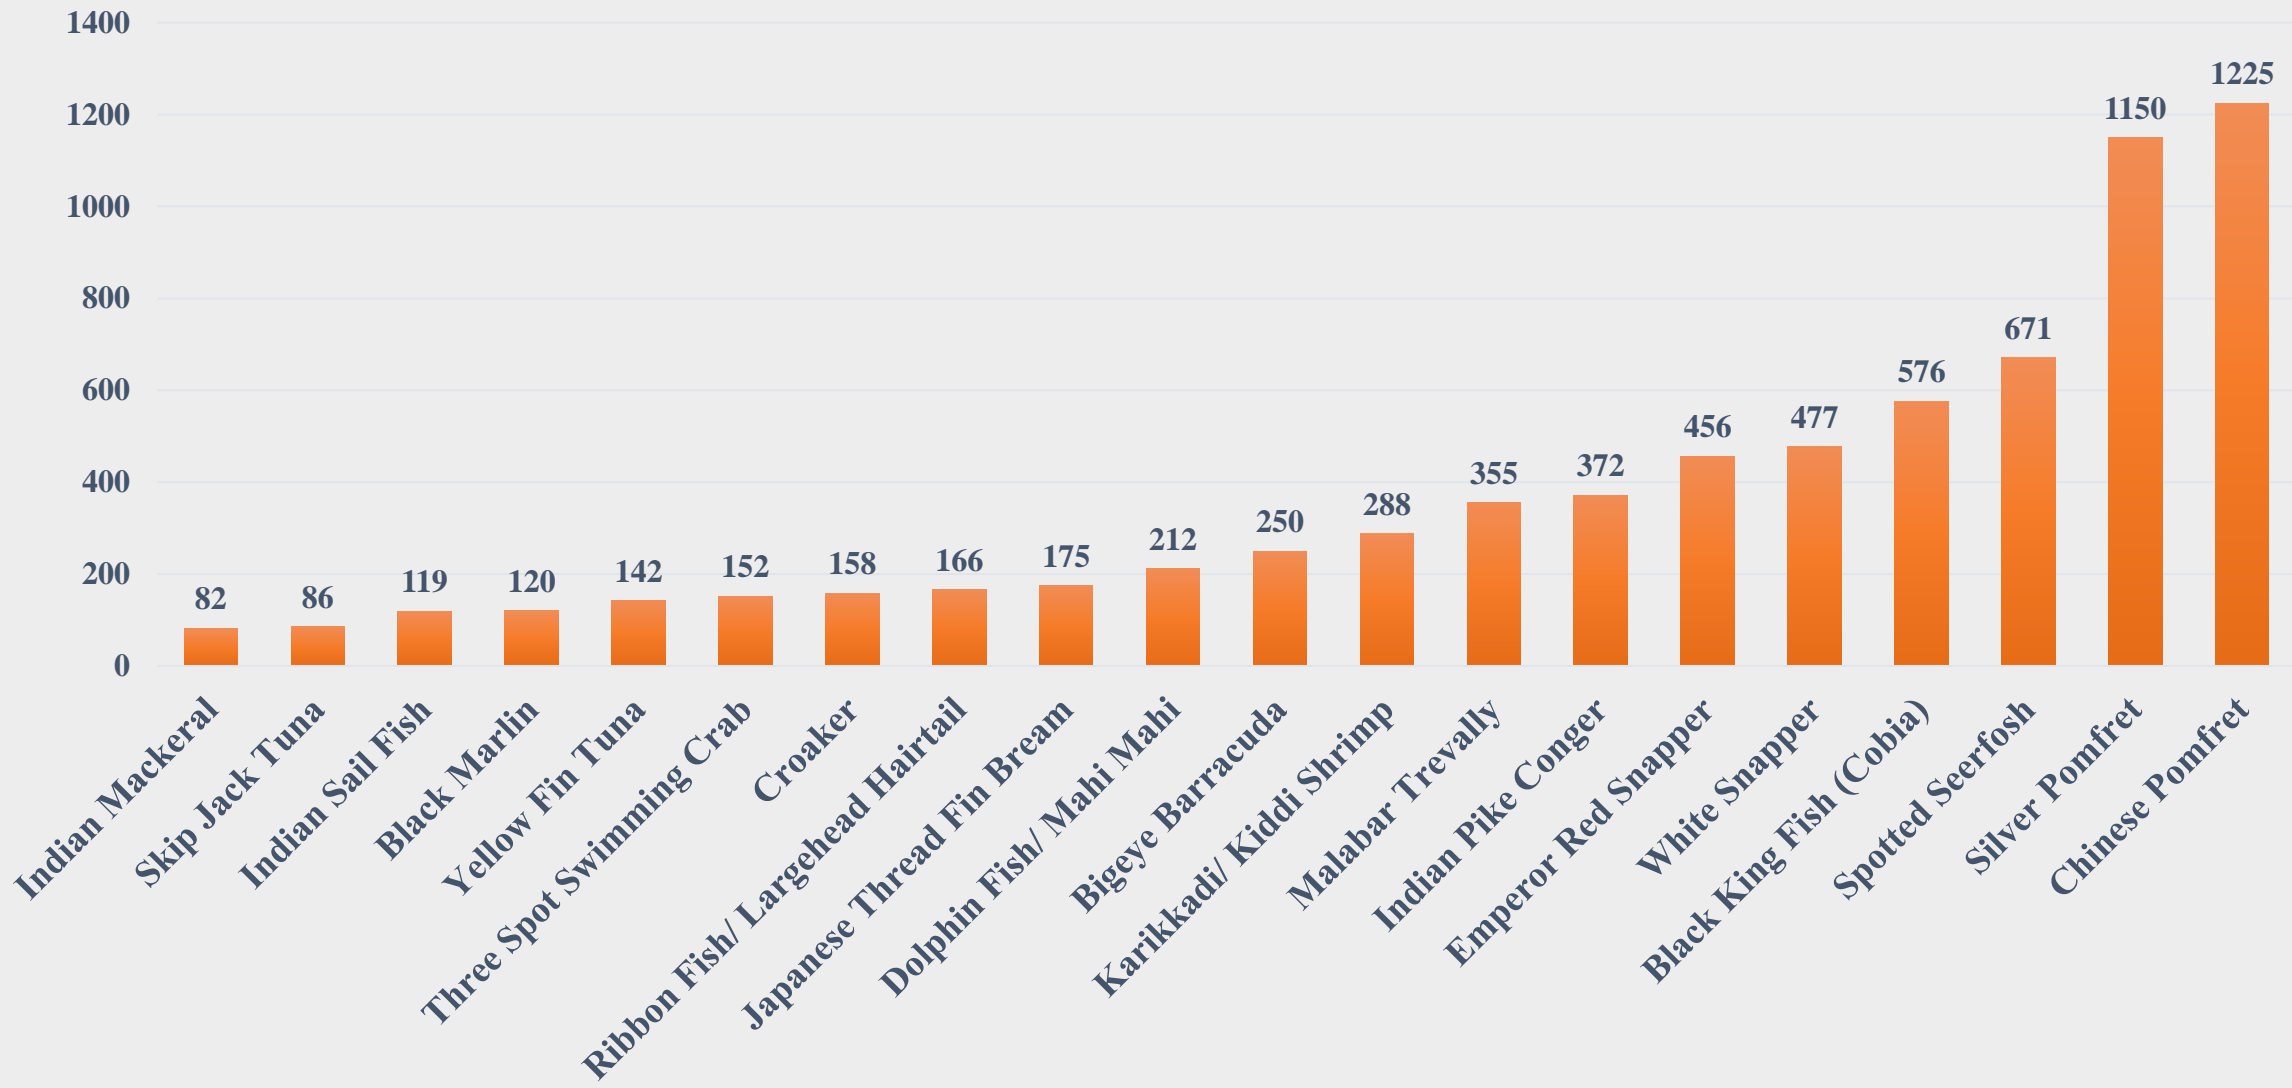

Average Price (Rs. Per Kg) of Marine Species at Fish Landing Centres in Andhra Pradesh

For the Period 10.03.2025 to 16.03.2025

Data Source: NETFISH, MPEDA