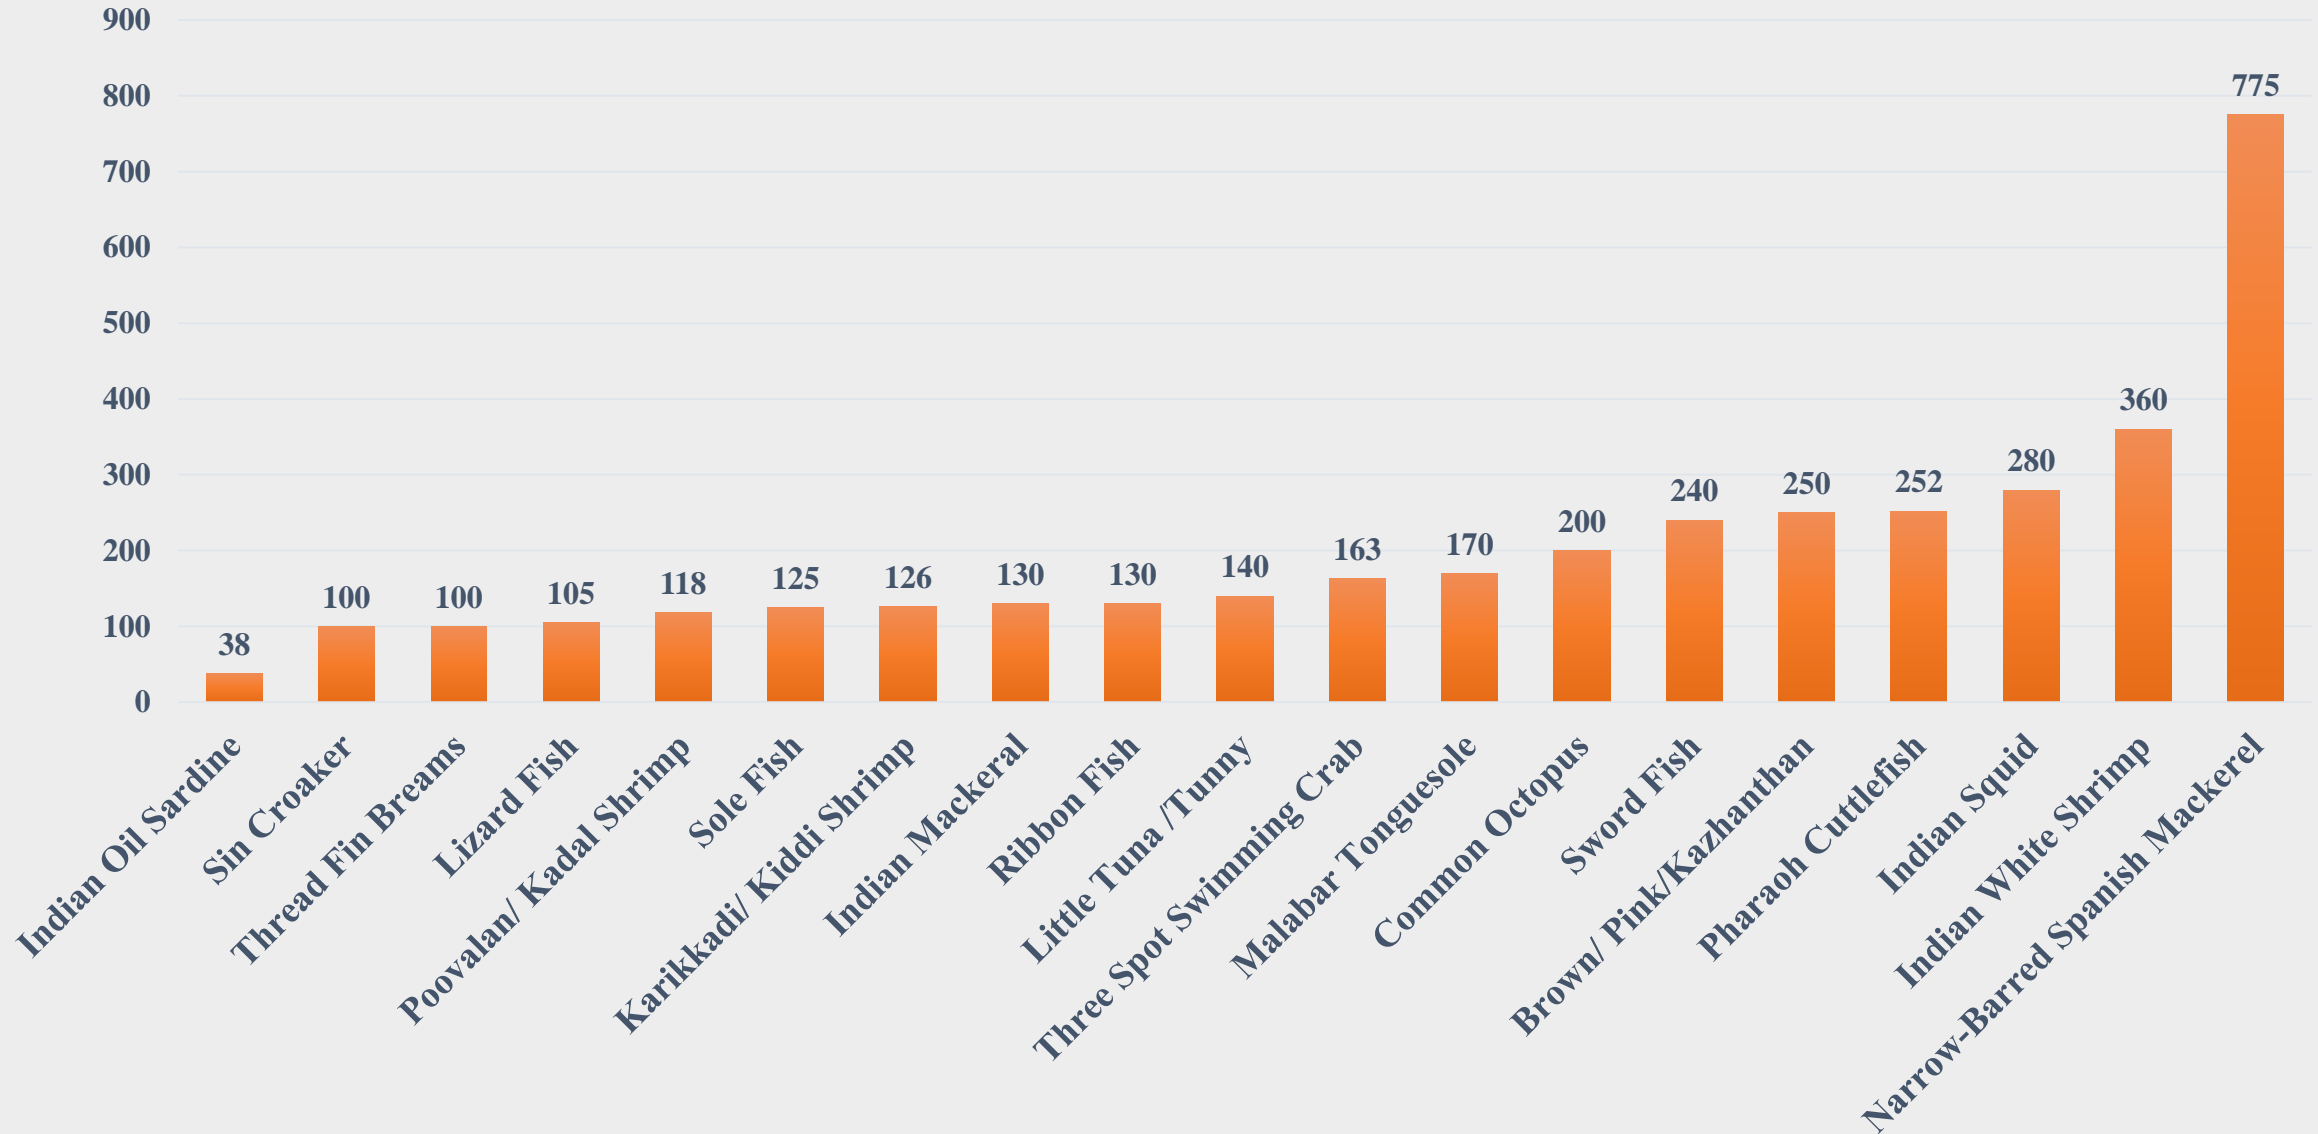

Average Price (Rs. Per Kg) of Marine Species at Fish Landing Centres in Kerala

For the Period 10.03.2025 to 16.03.2025

Data Source: NETFISH, MPEDA