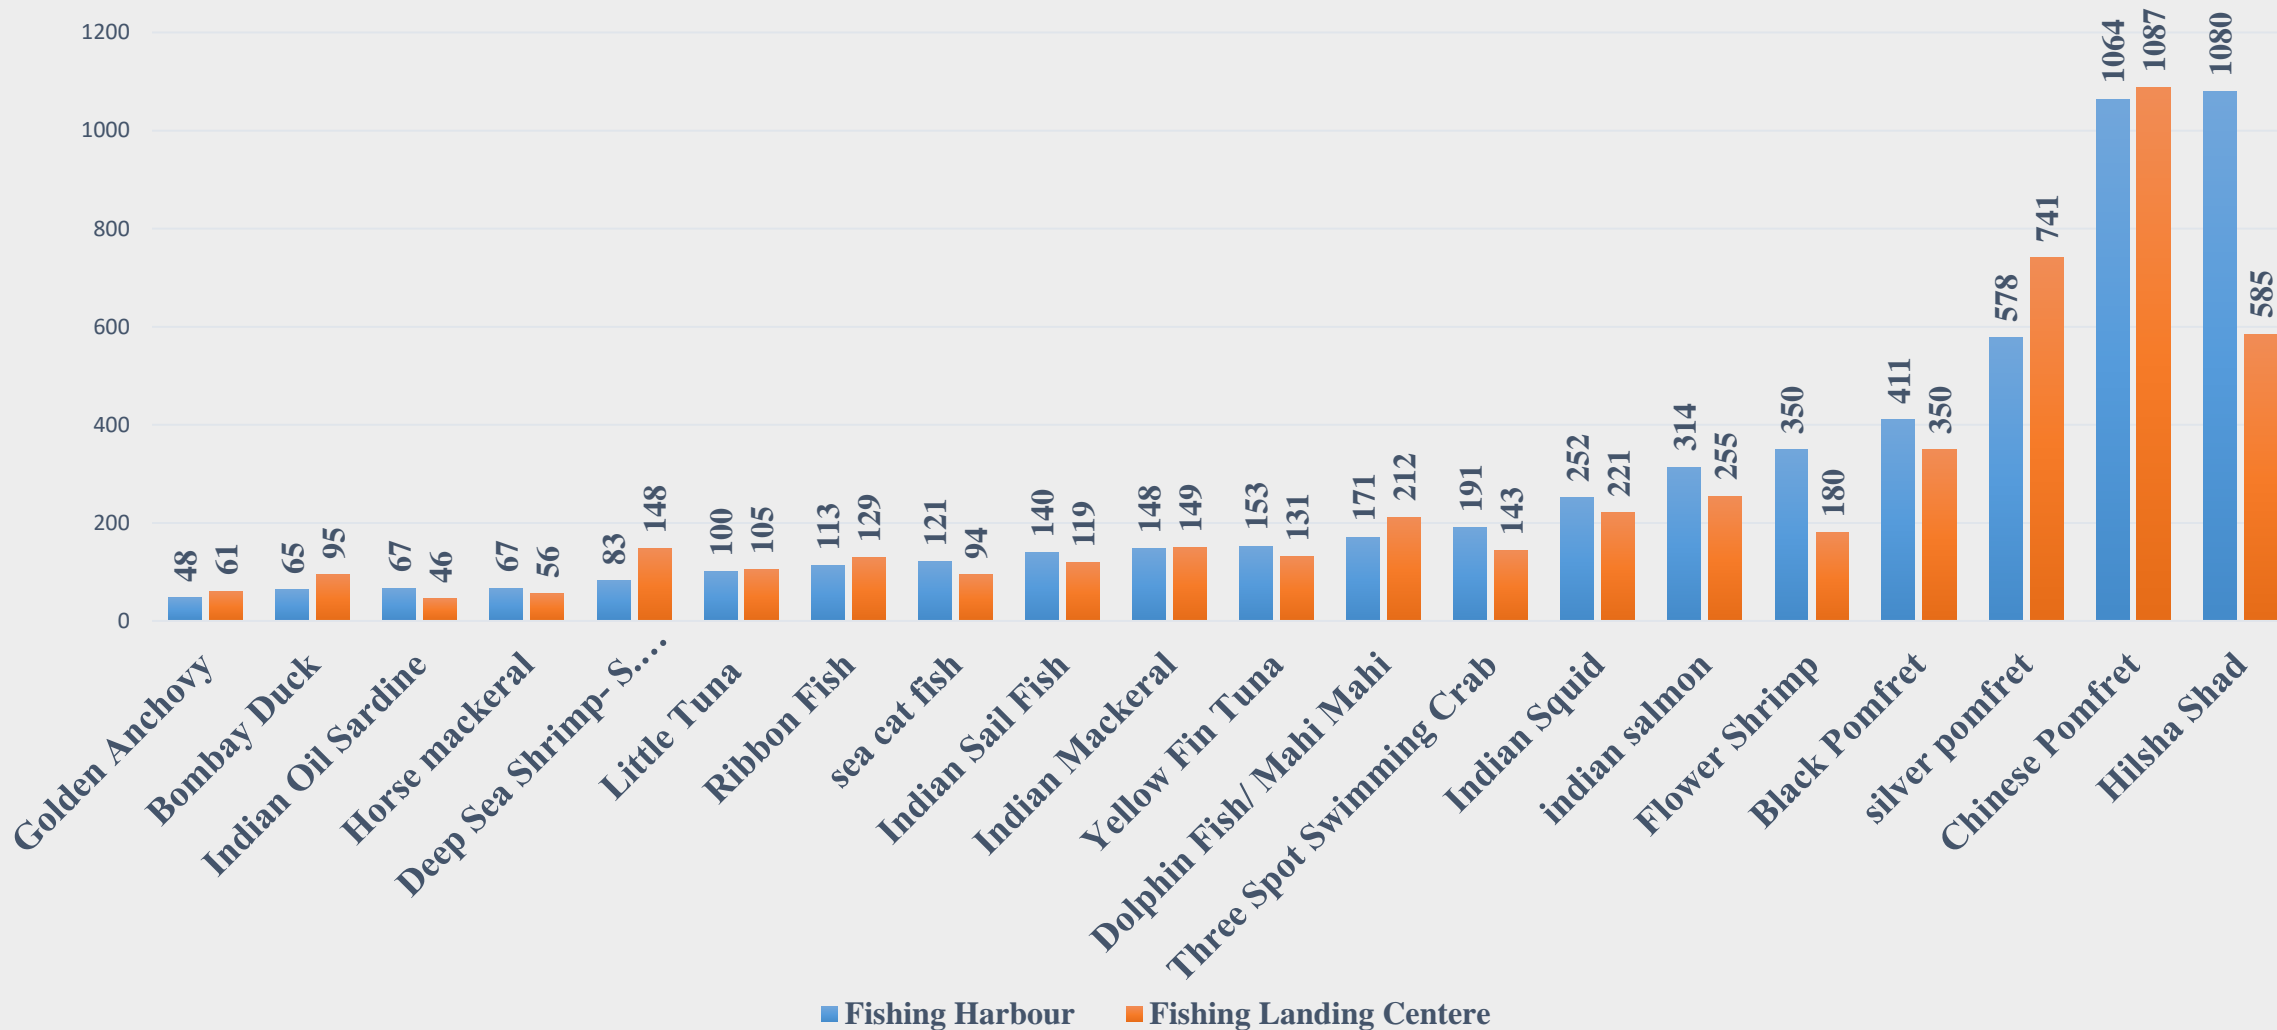

Price (Rs. per kg) Comparison of Marine Fish Species between Fish Landing Centres and Fishing Harbours across India

For the Period 10.03.2025 to 16.03.2025

Data Source: NETFISH, MPEDA