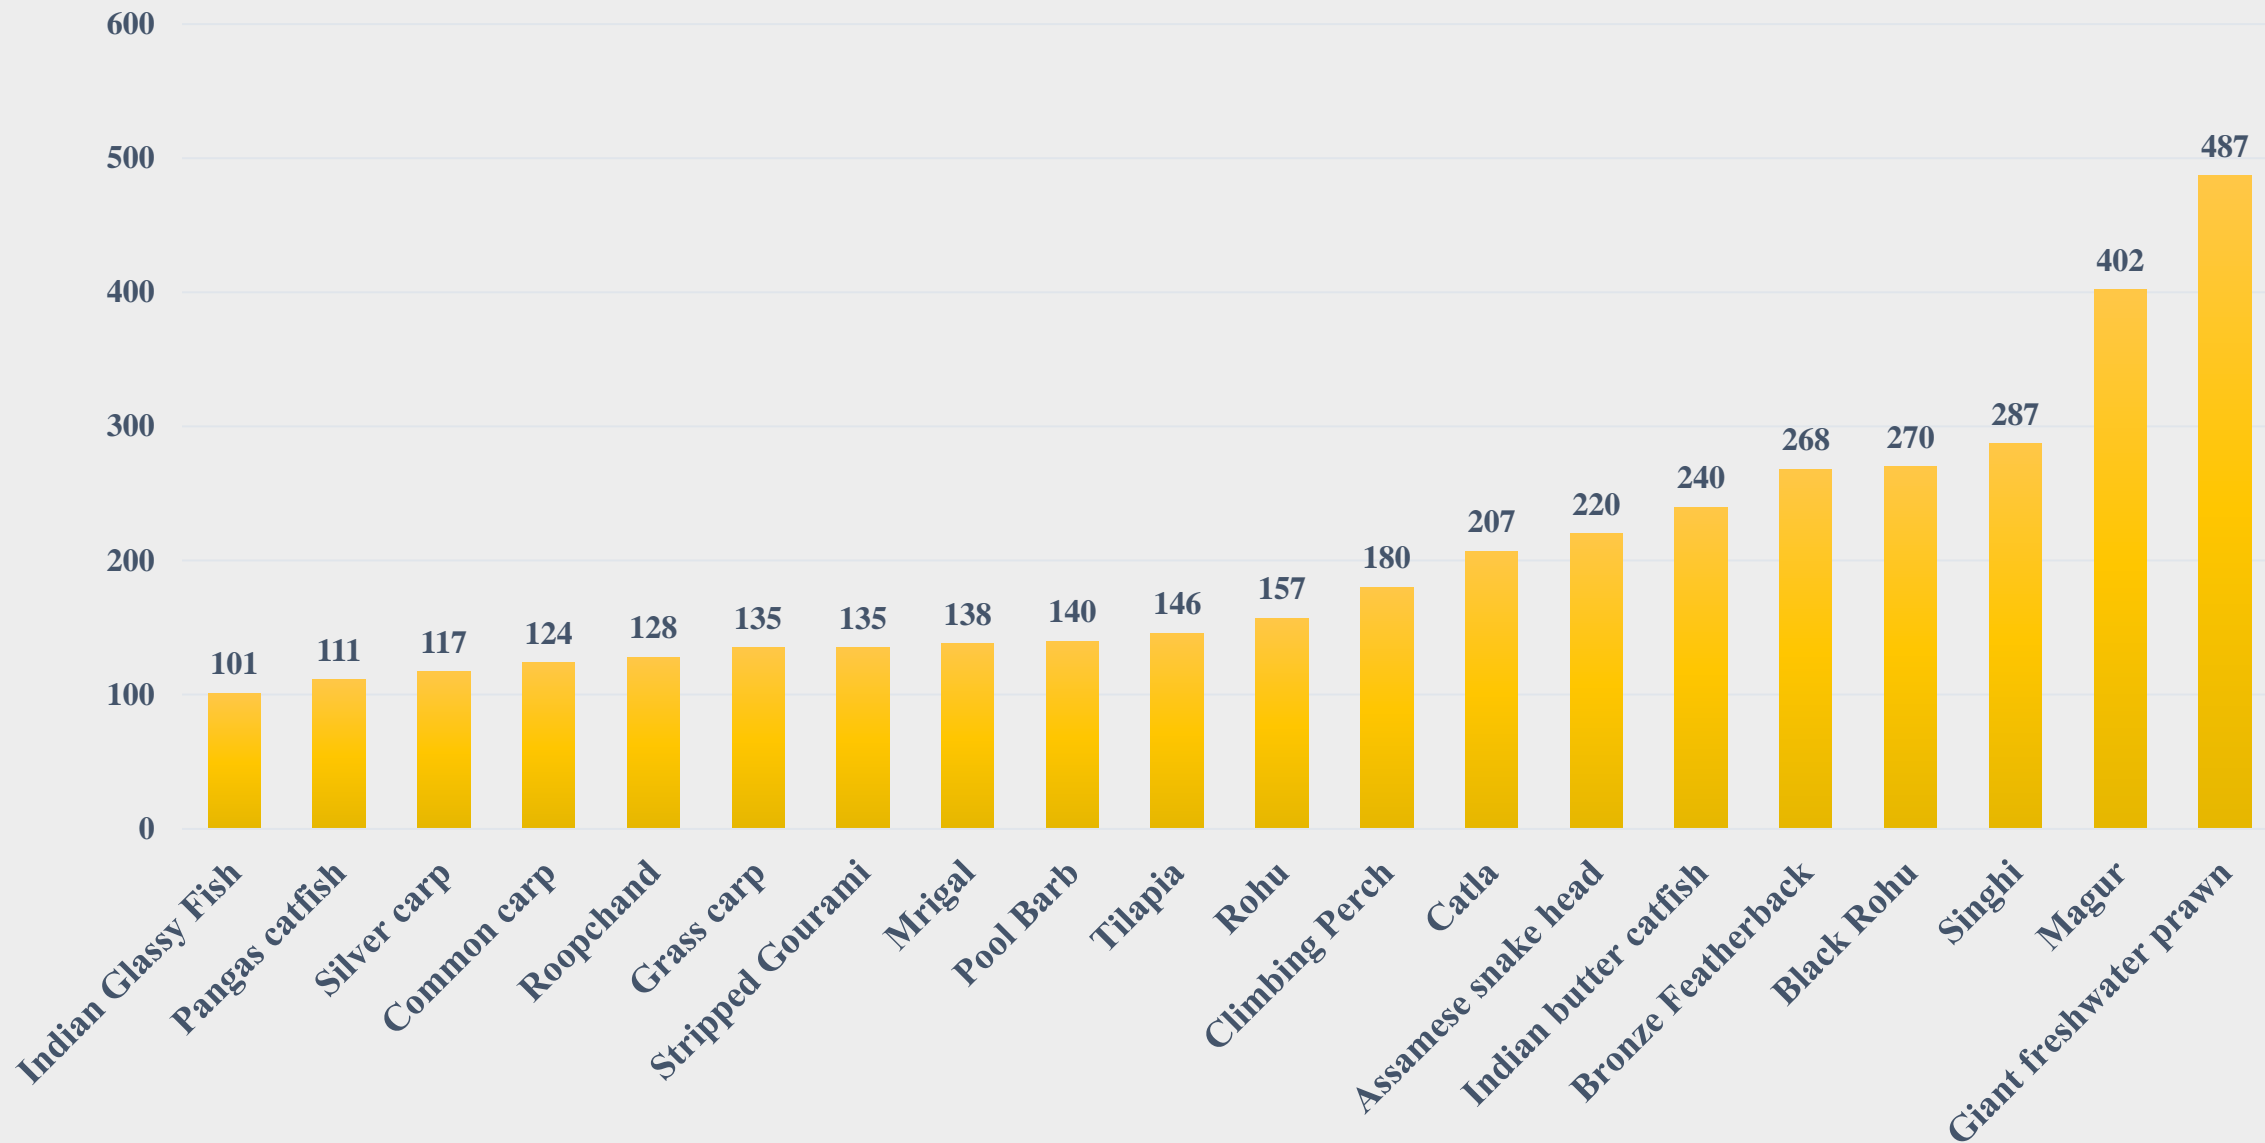

Average Wholesale Price (Rs. Per Kg) of Various Fish Species in Tripura

For the Period 10.03.2025 to 16.03.2025

For further details visit: <https://fmpisnfdb.in>