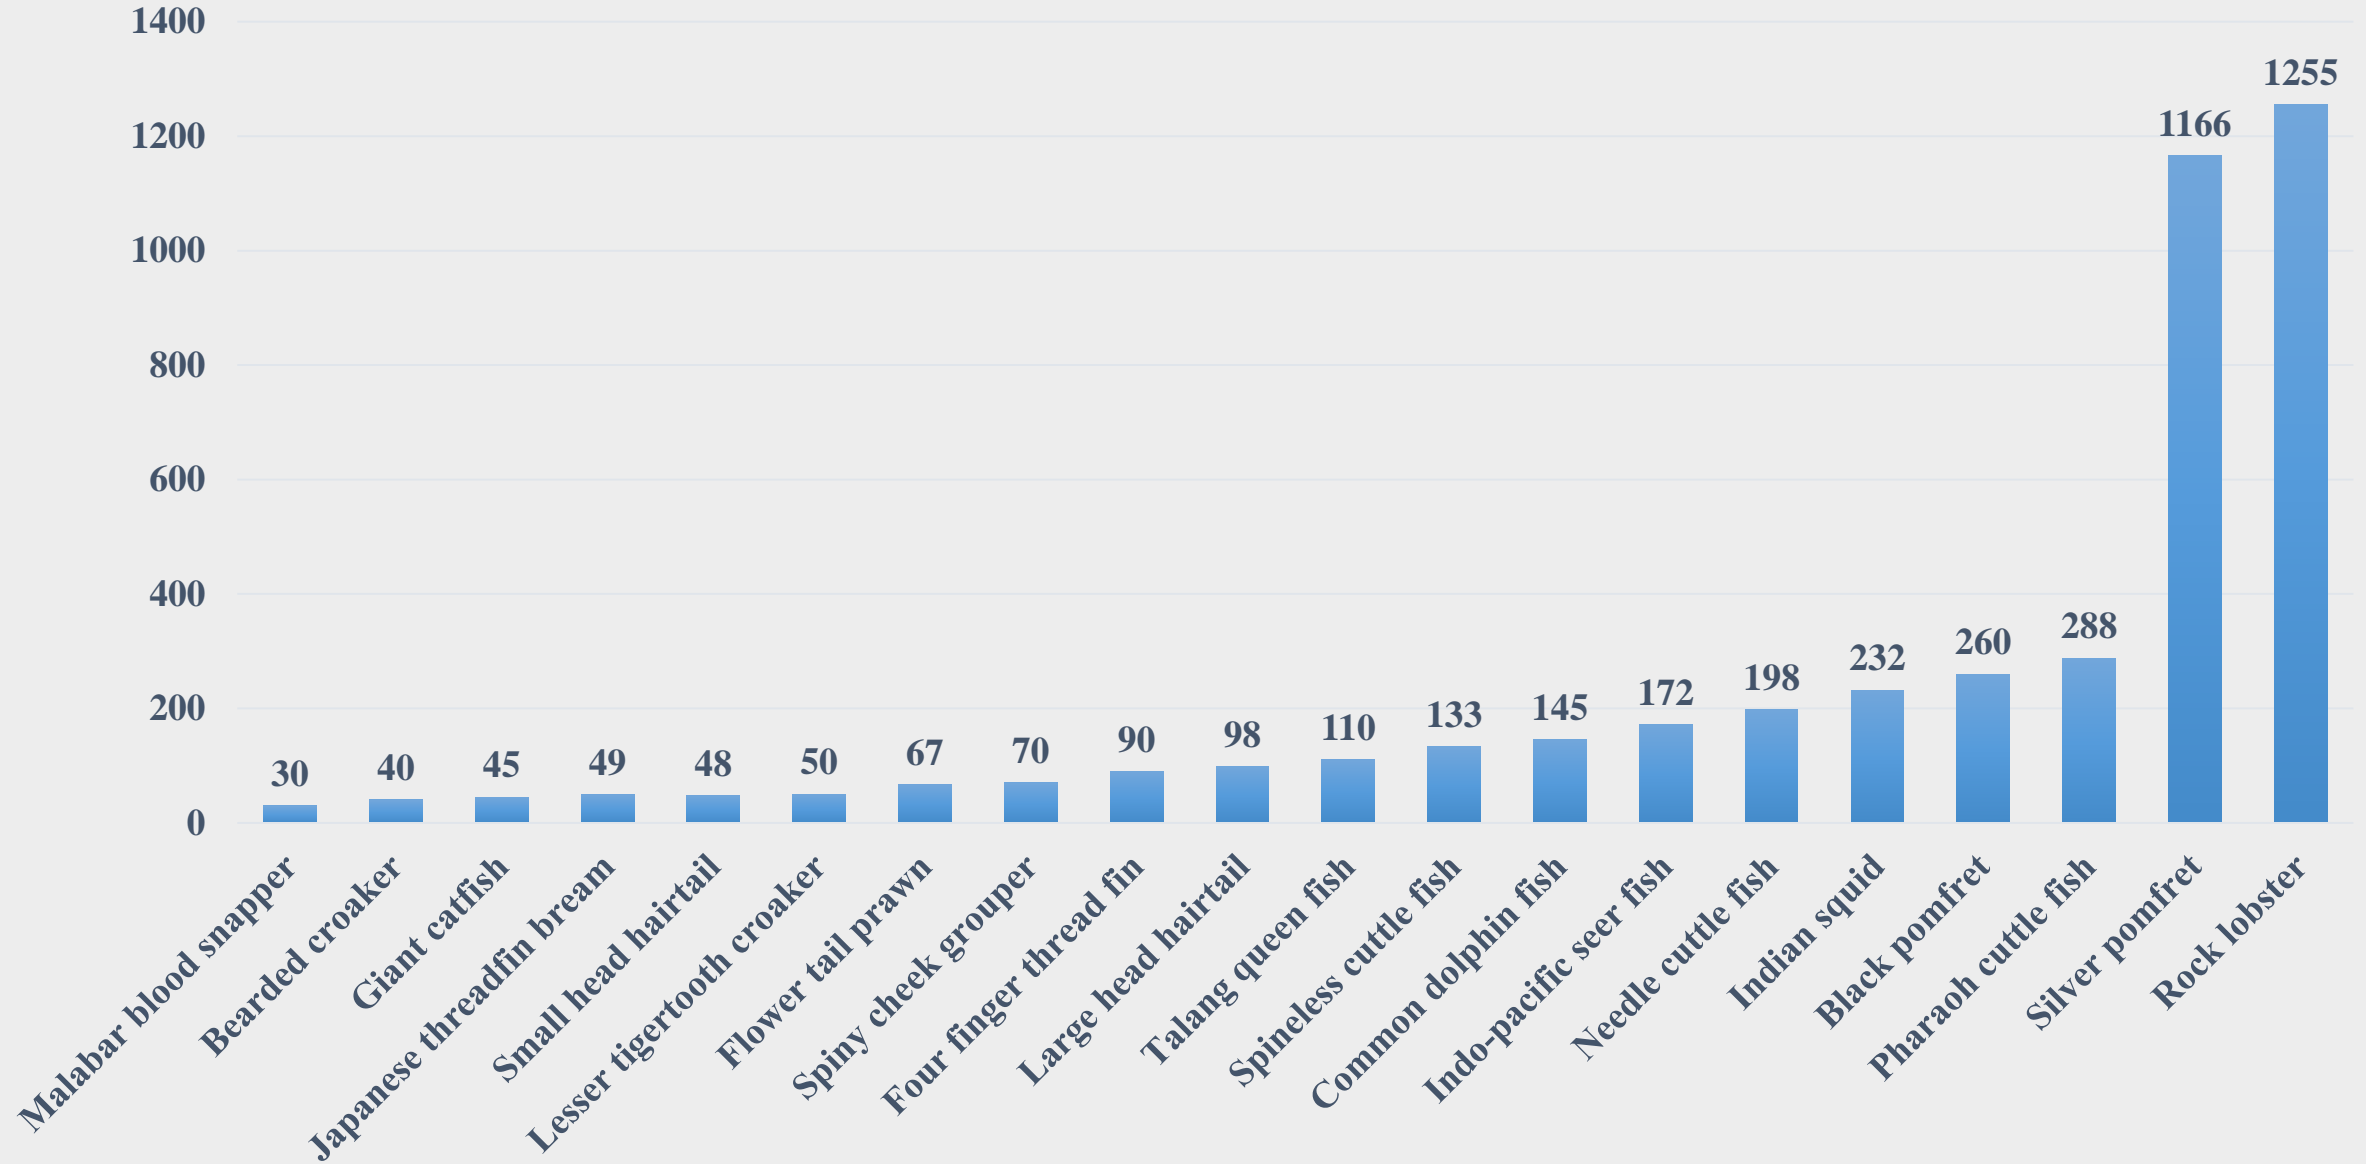

Average Retail Price (Rs. Per Kg) of Various Fish Species in Dadra and Nagar Haveli & Daman Diu

For the Period 10.03.2025 to 16.03.2025

For further details visit: <https://fmpisnfdb.in>