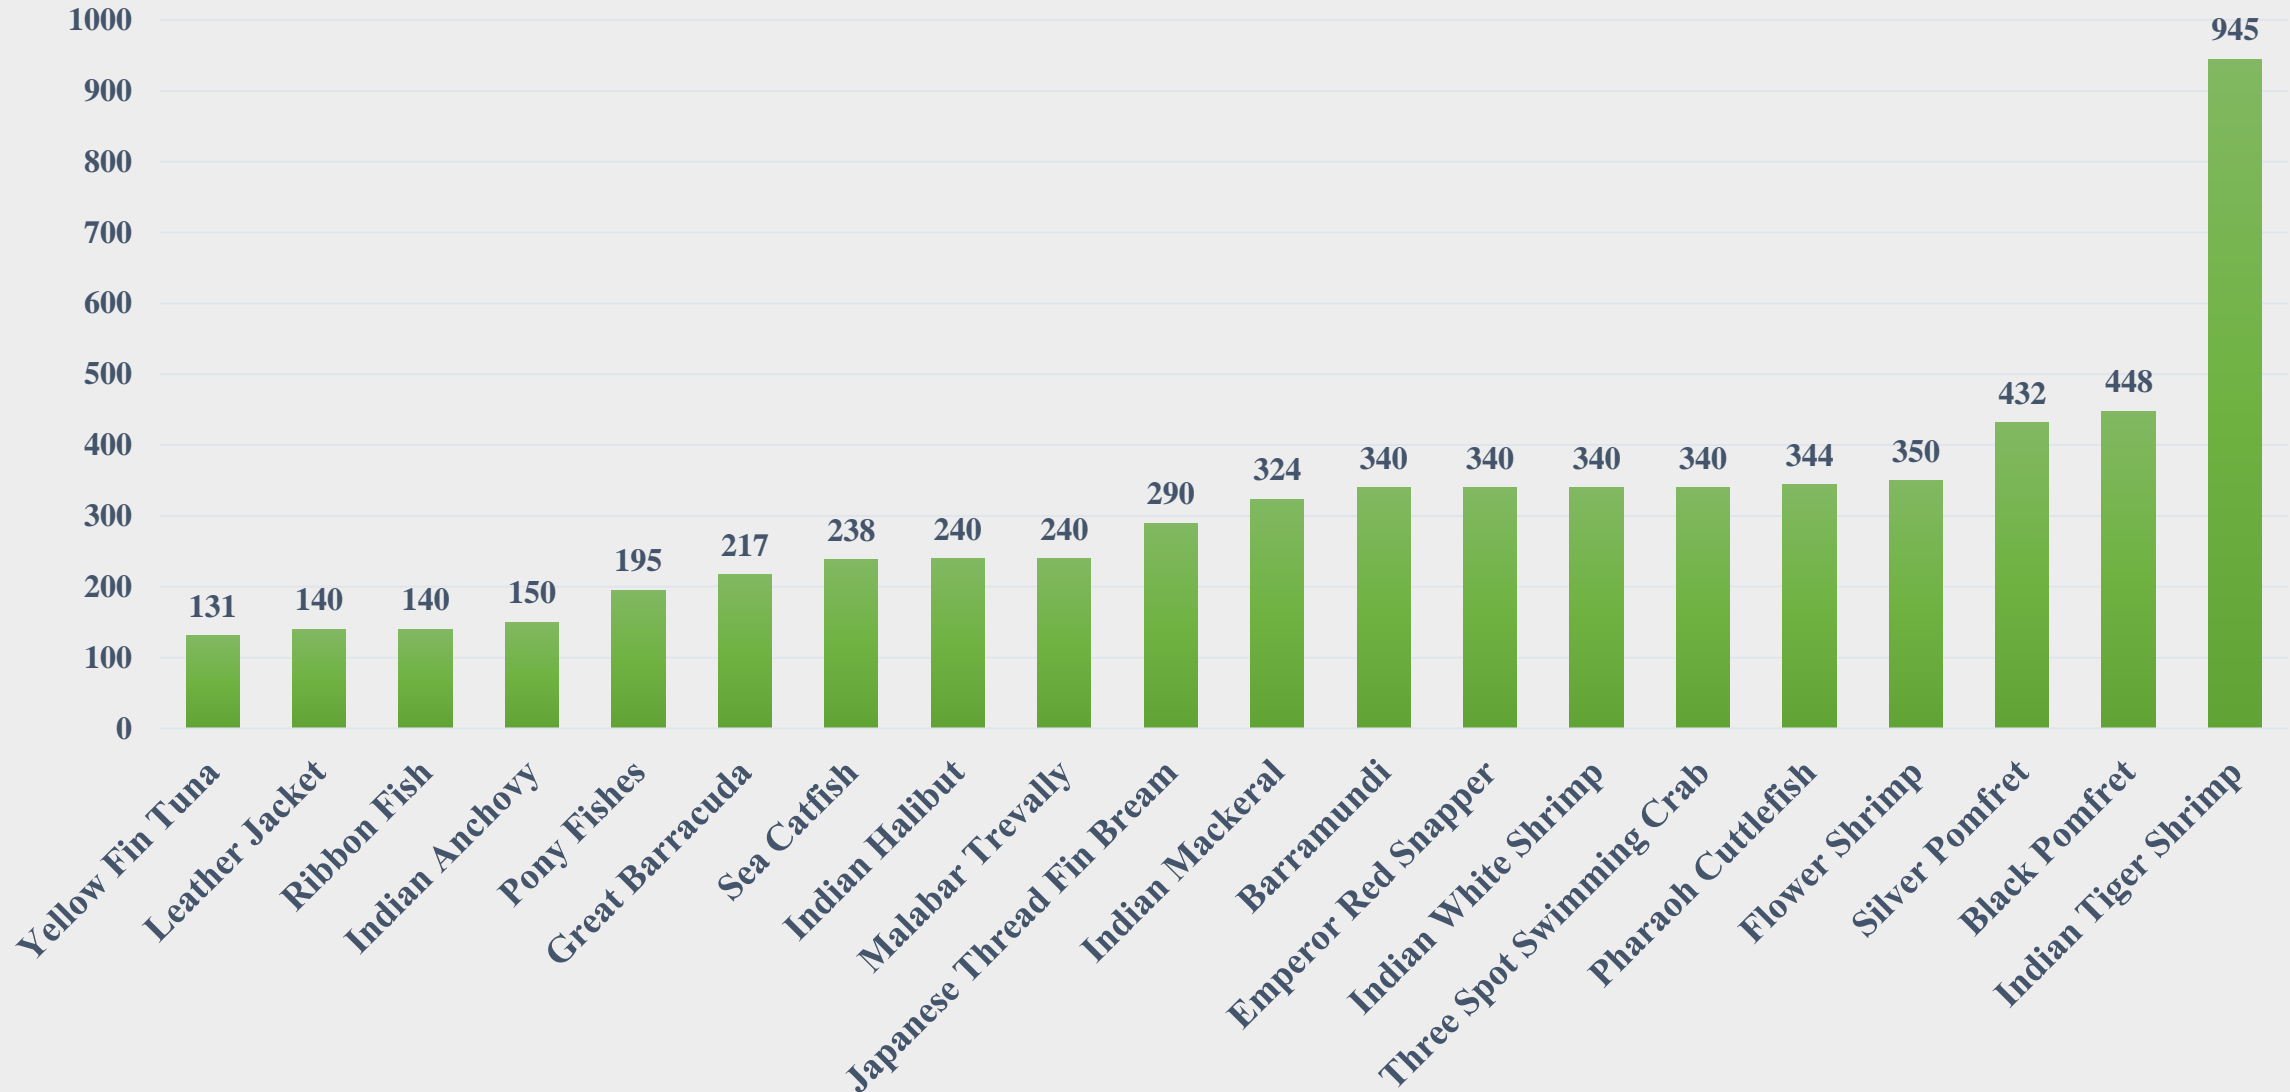

Average Price (Rs. per Kg) of Marine Species at Fishing Harbours in Tamil Nadu

For the Period 10.03.2025 to 16.03.2025

Data Source: NETFISH, MPEDA