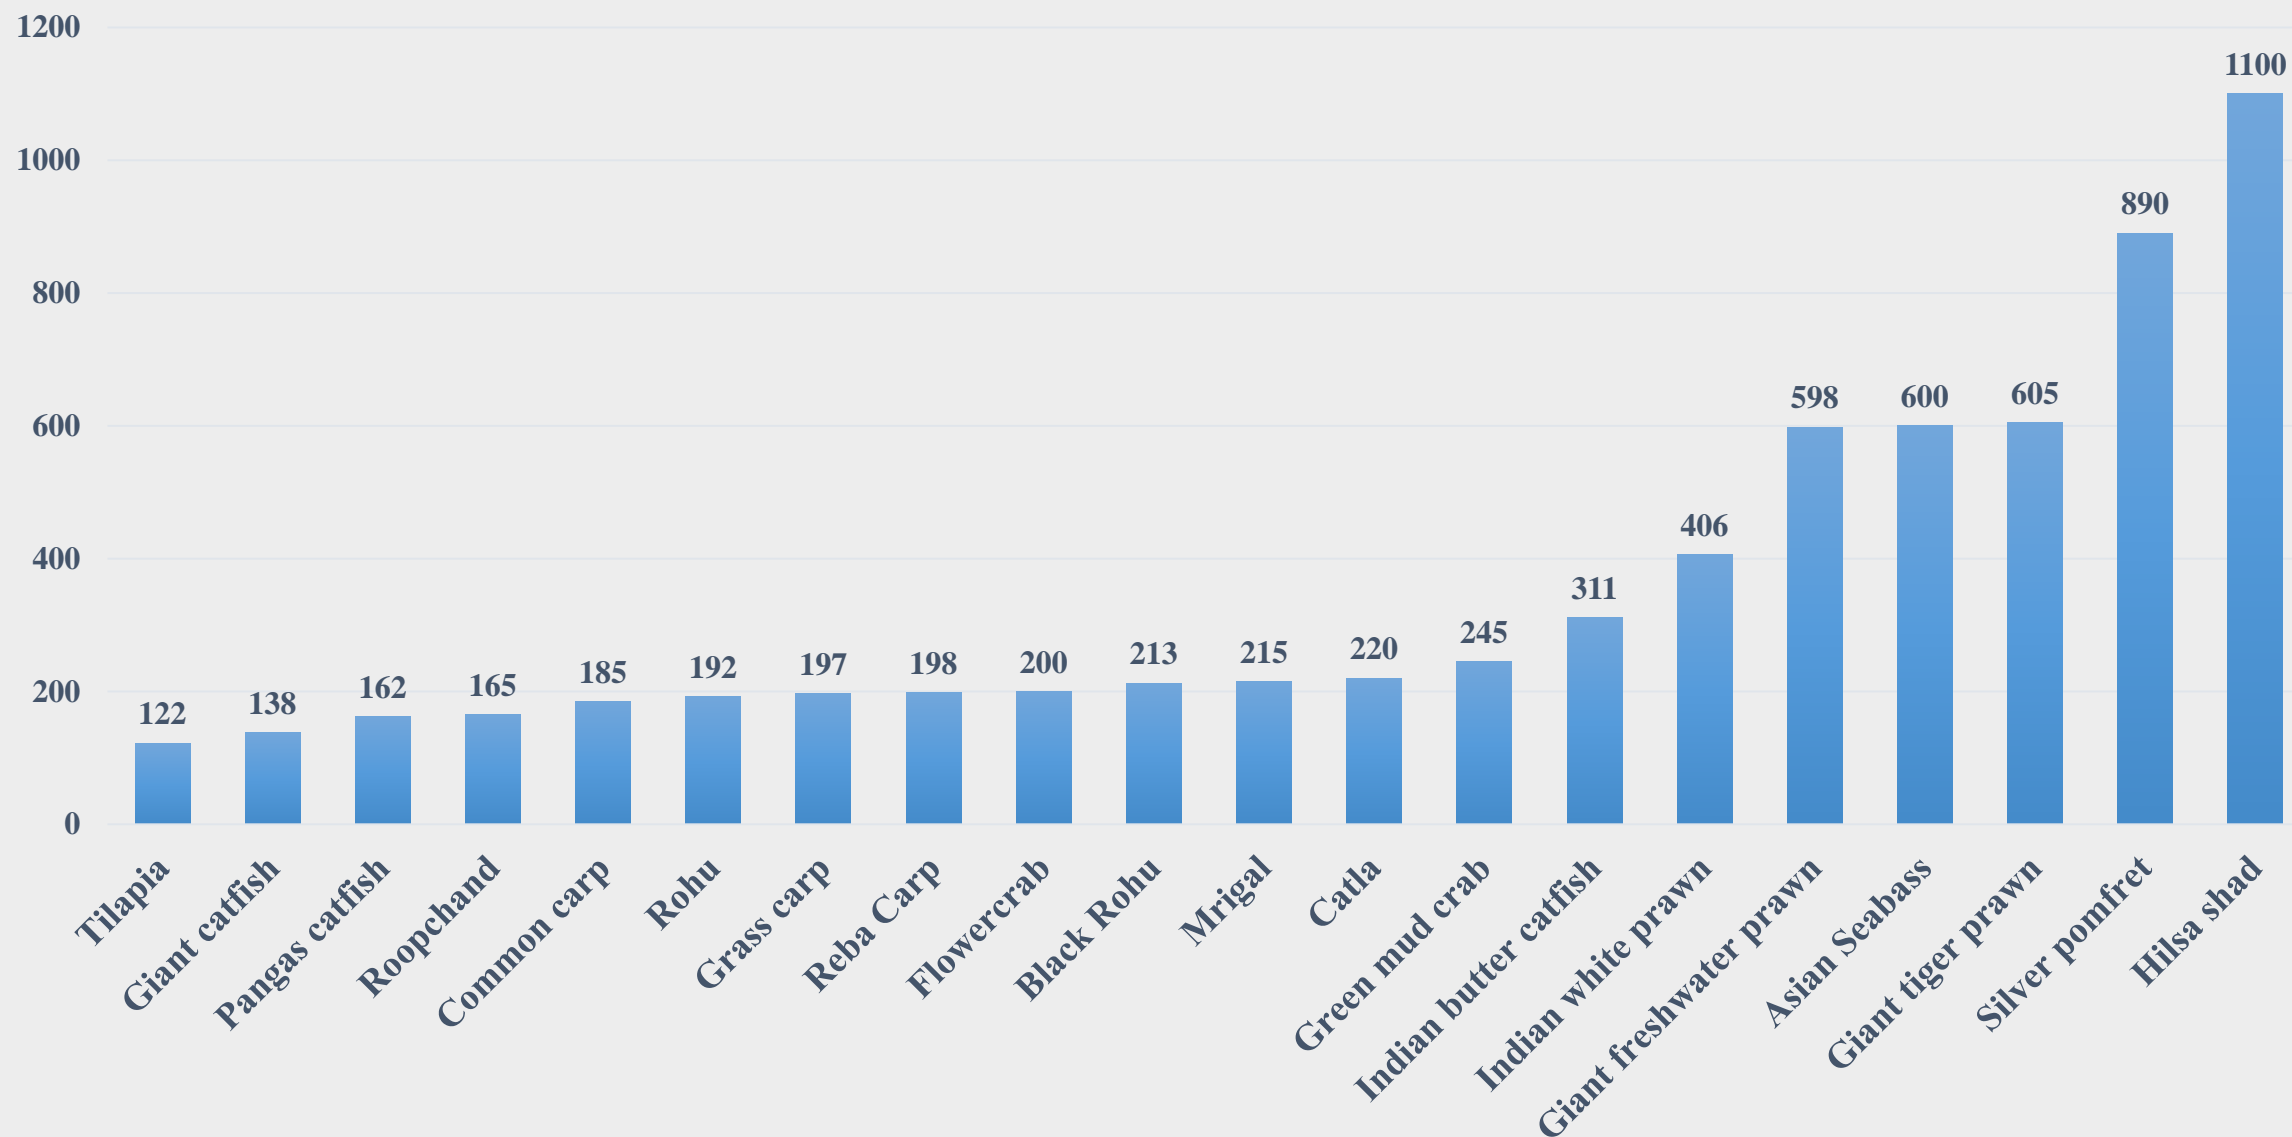

Average Retail Price (Rs. Per Kg) of Various Fish Species in Odisha

For the Period 10.03.2025 to 16.03.2025

For further details visit: <https://fmpisnfdb.in>