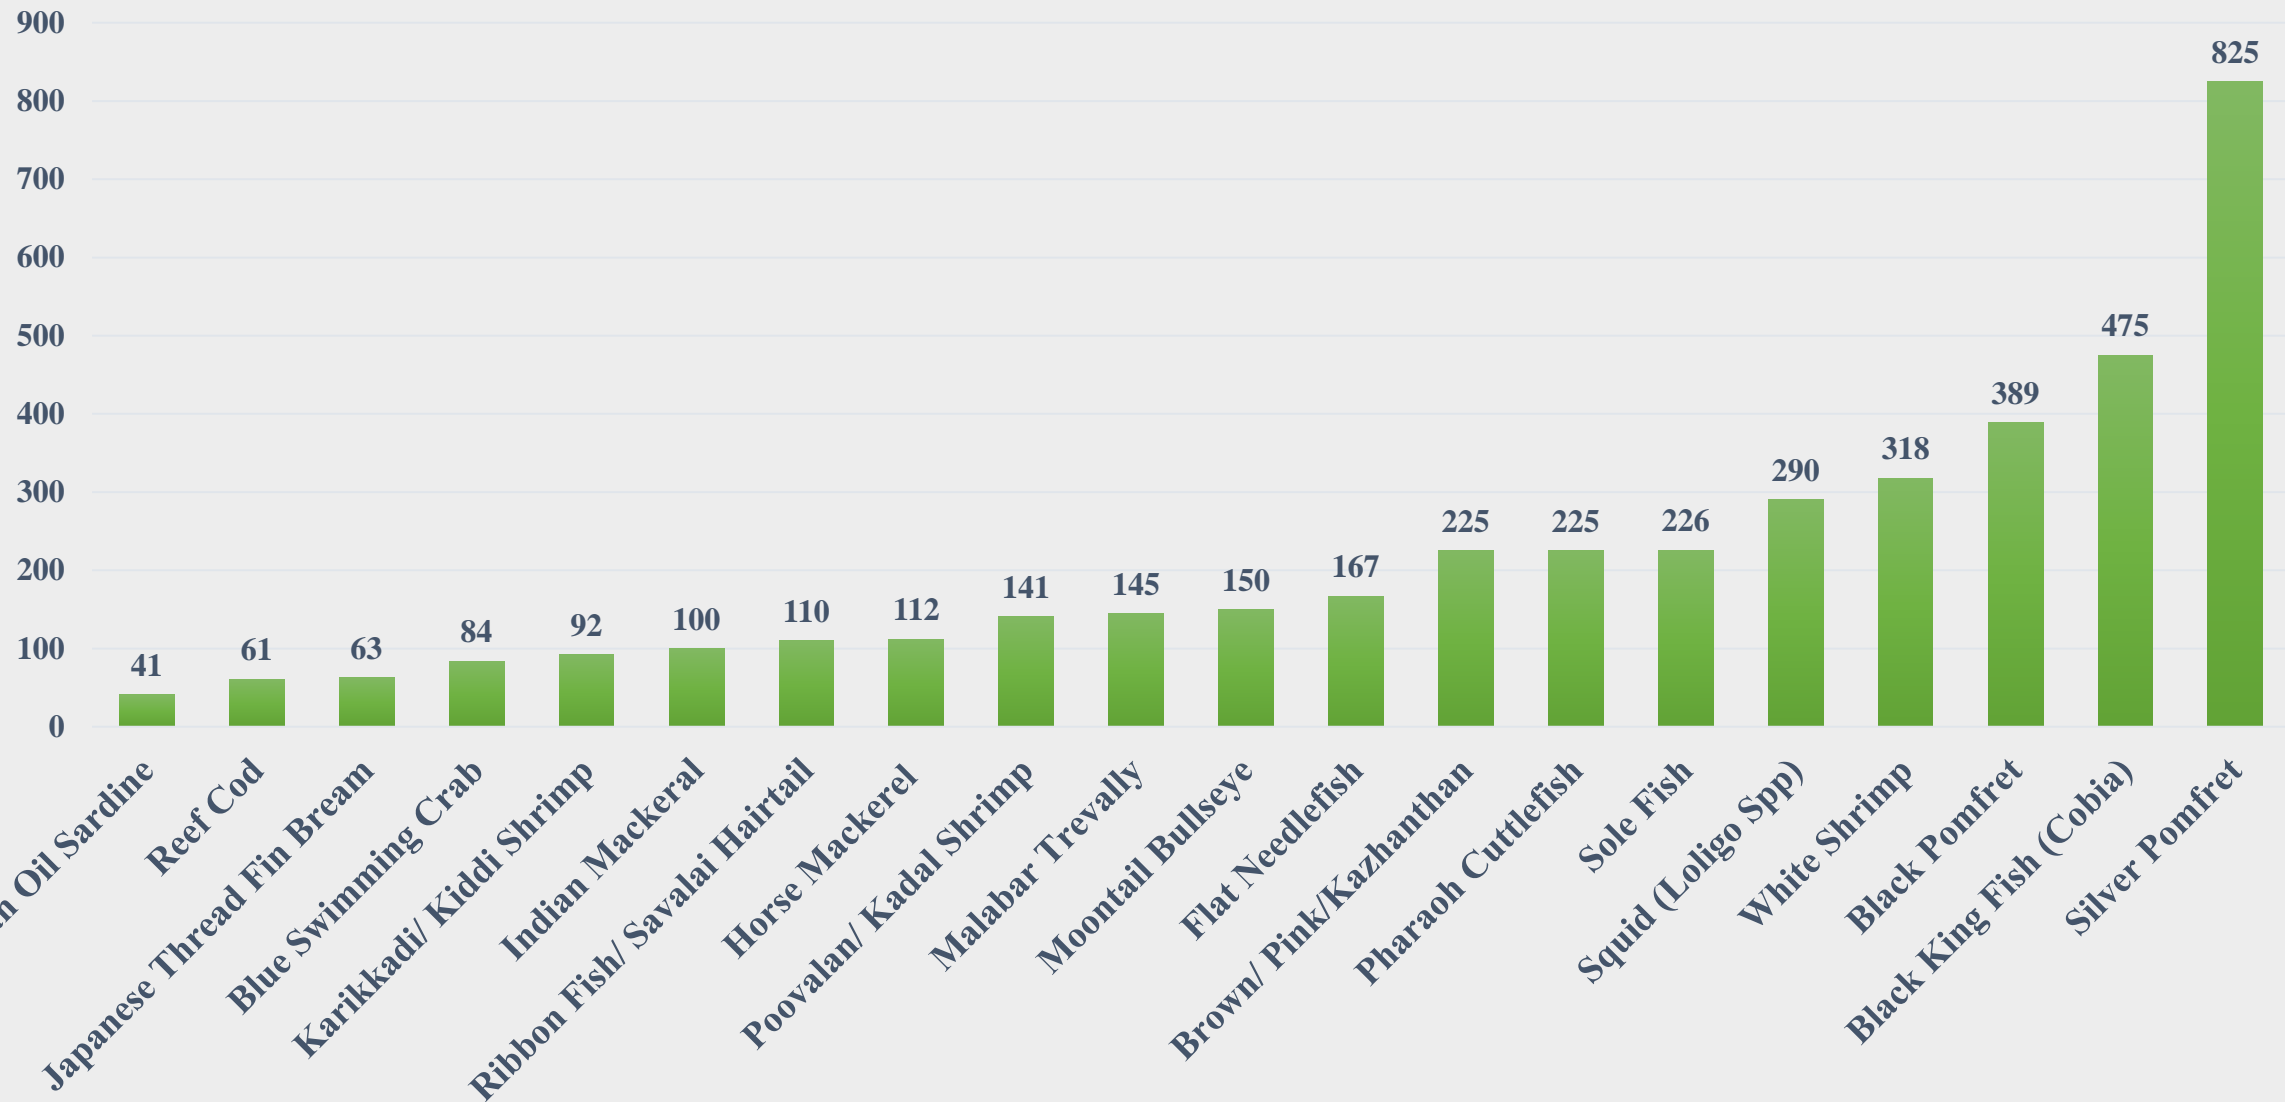

Average Price (Rs. per Kg) of Marine Species at Fishing Harbours in Karnataka

For the Period 10.03.2025 to 16.03.2025

Data Source: NETFISH, MPEDA