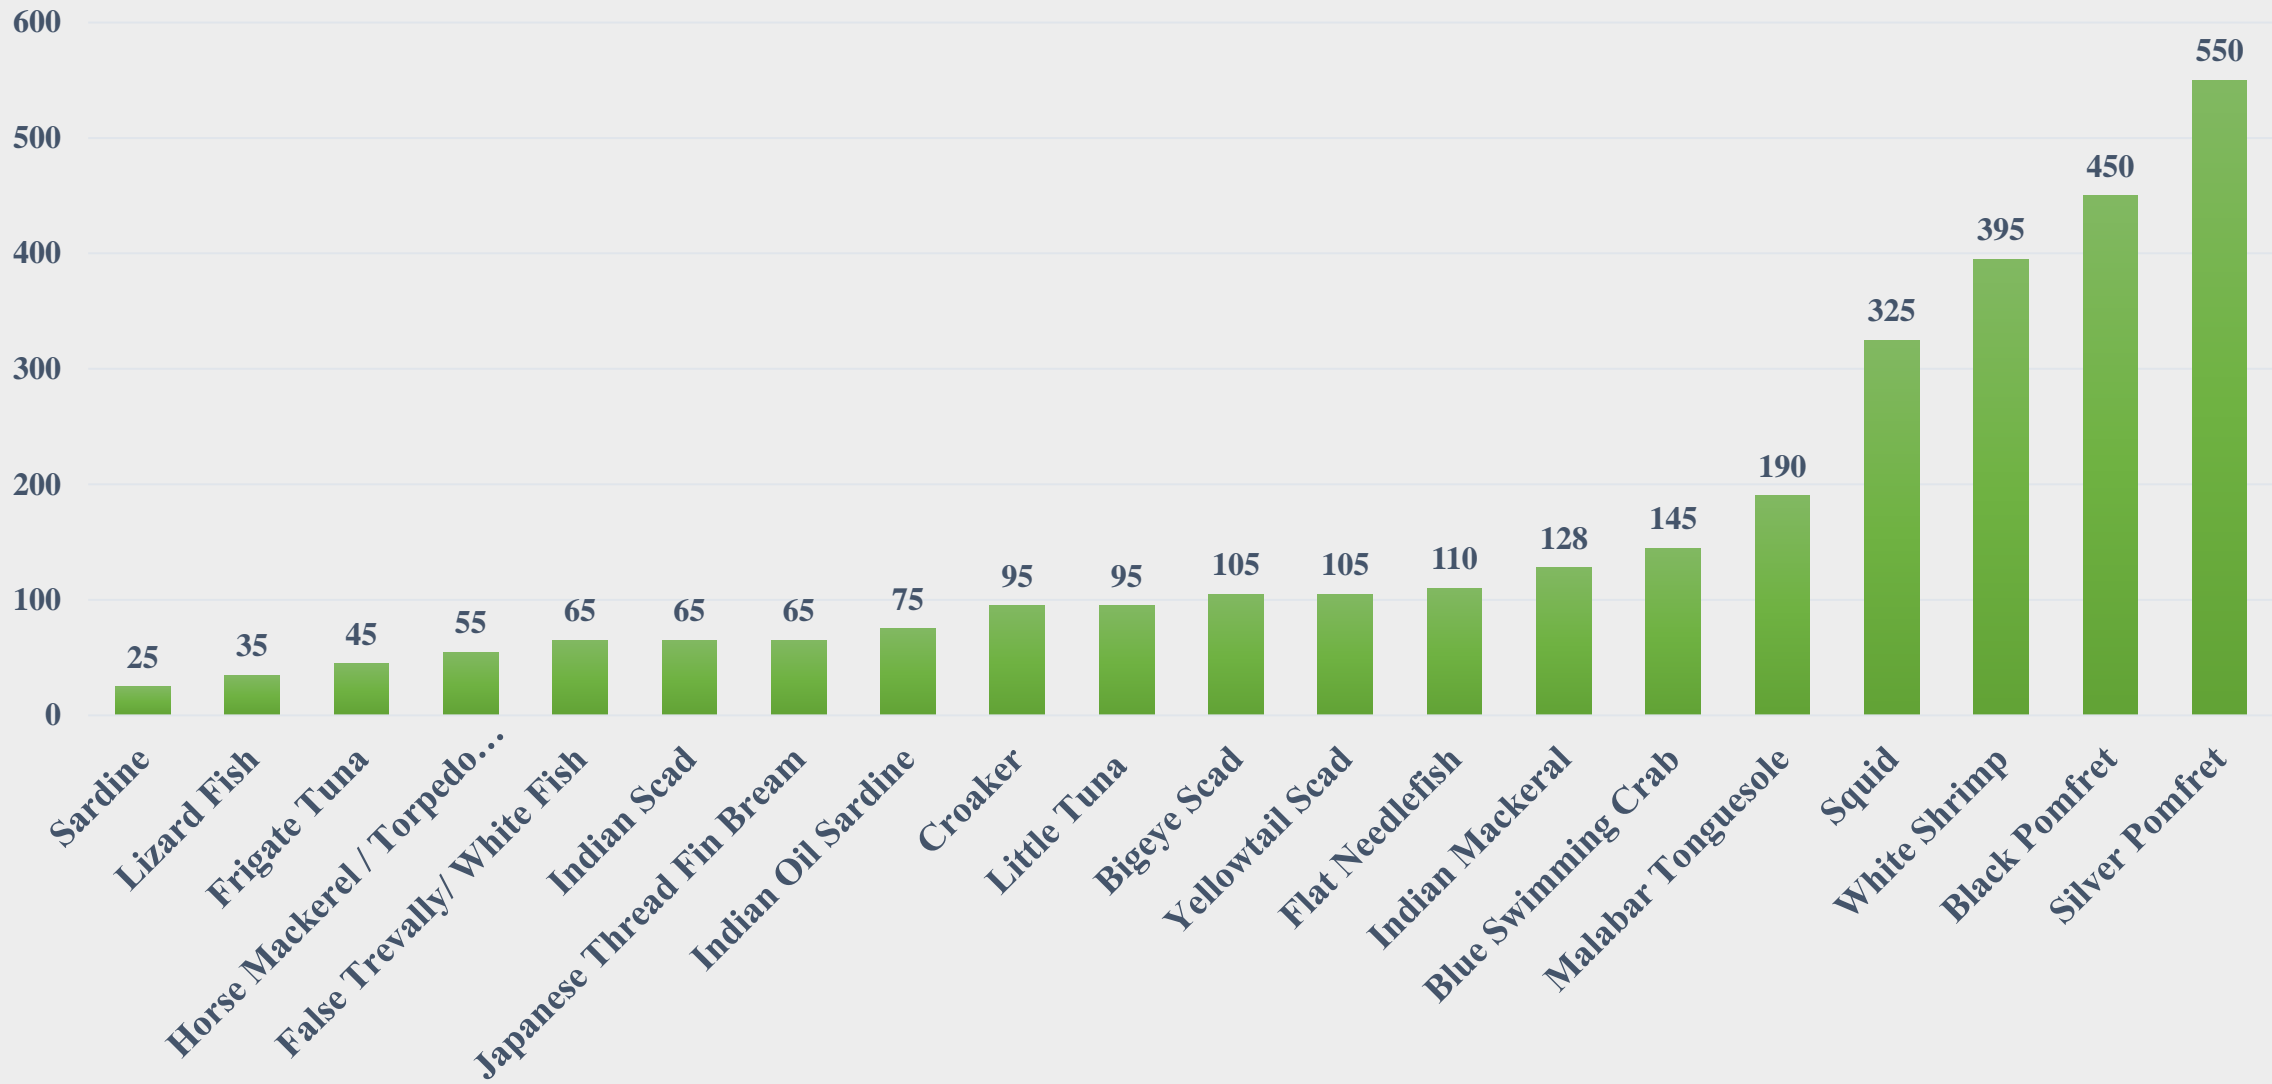

Average Price (Rs. per Kg) of Marine Species at Fishing Harbours in Goa

For the Period 10.03.2025 to 16.03.2025

Data Source: NETFISH, MPEDA