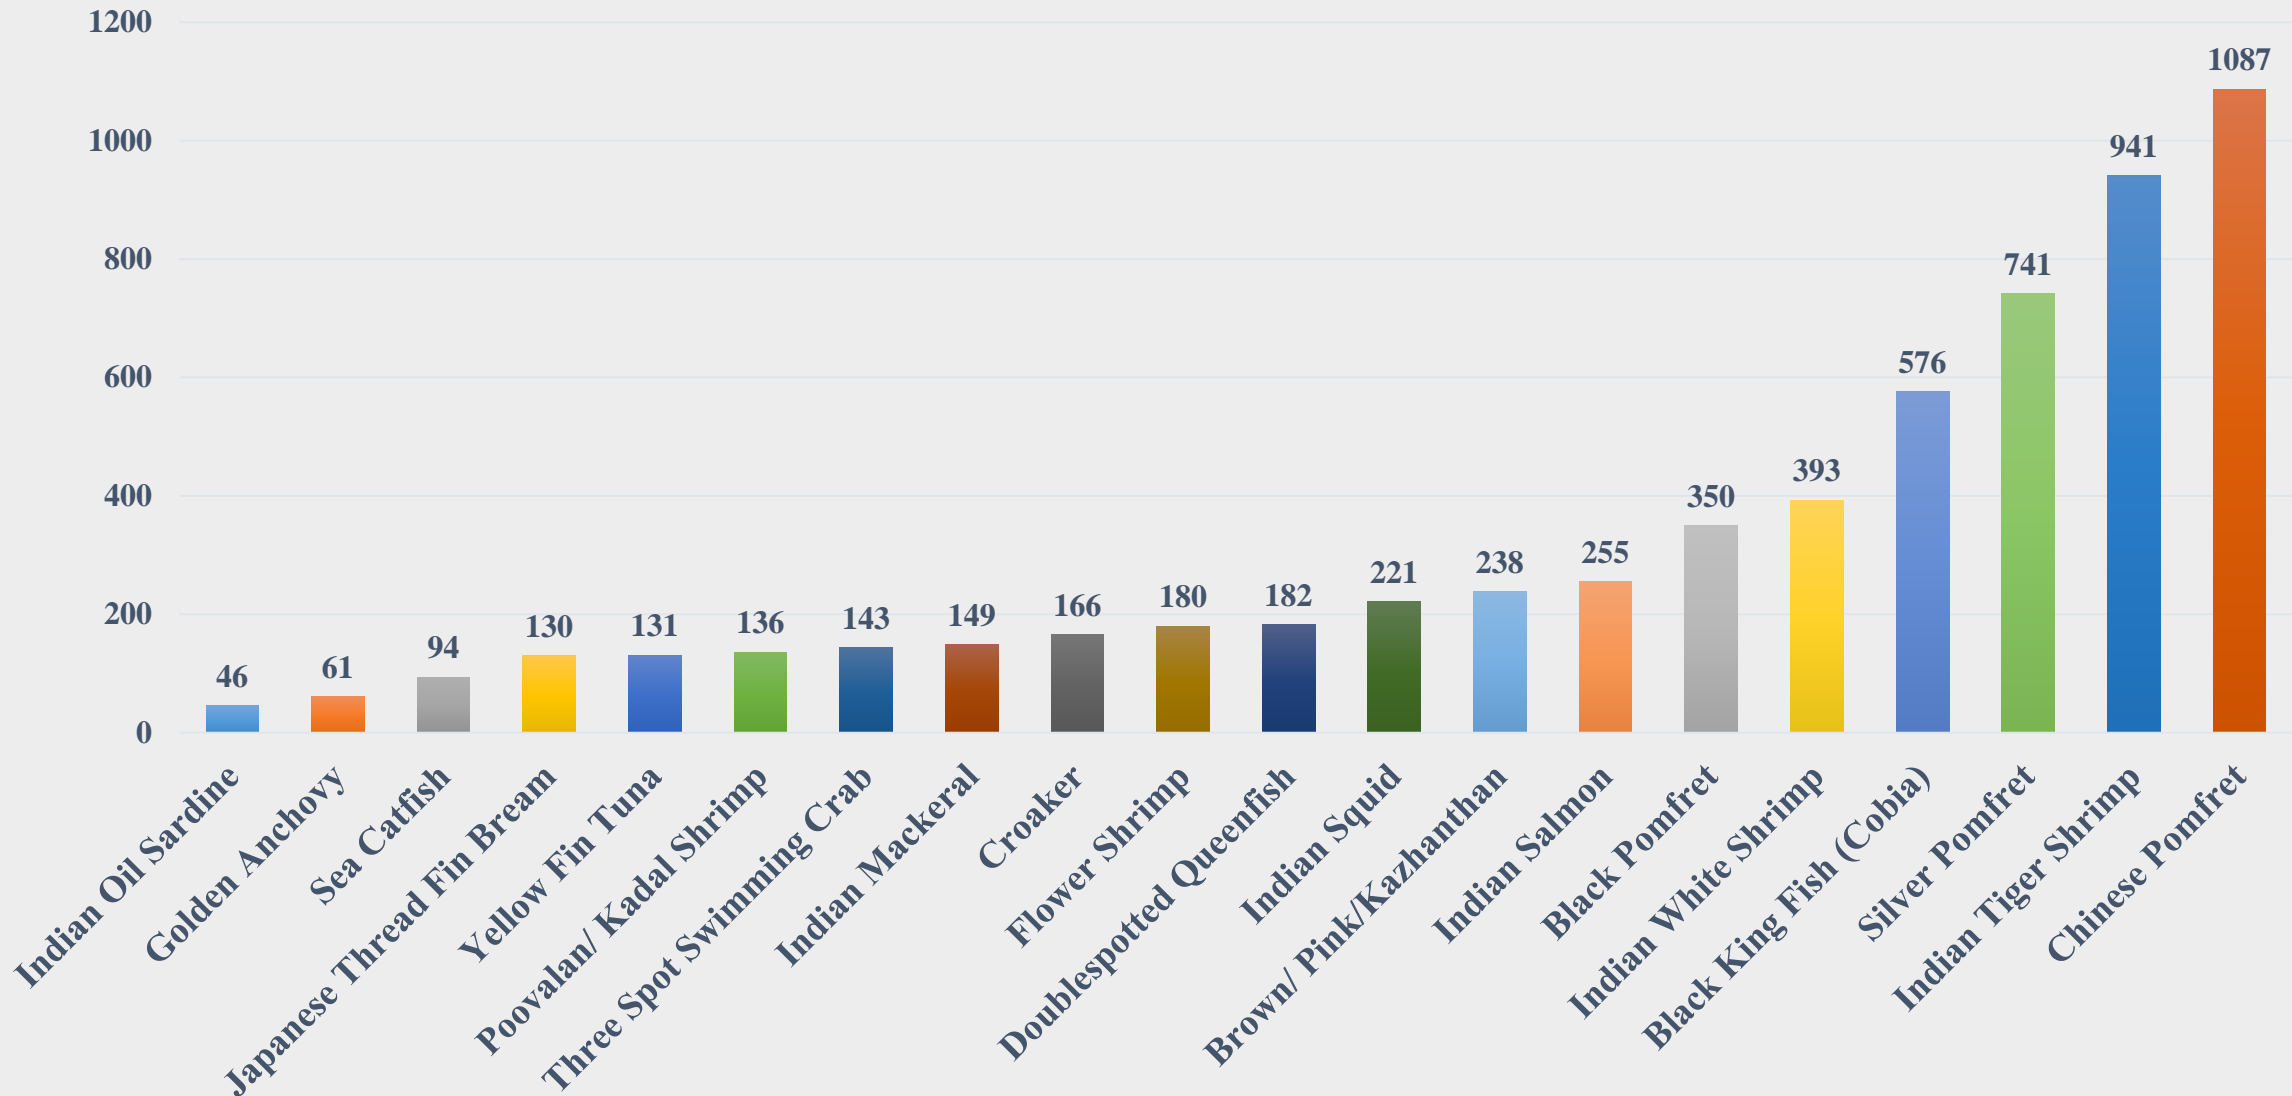

Average Price (Rs. per Kg.) of Marine Species across Fish Landing Centres of India

For the Period 10.03.2025 to 16.03.2025

Data Source: NETFISH, MPEDA