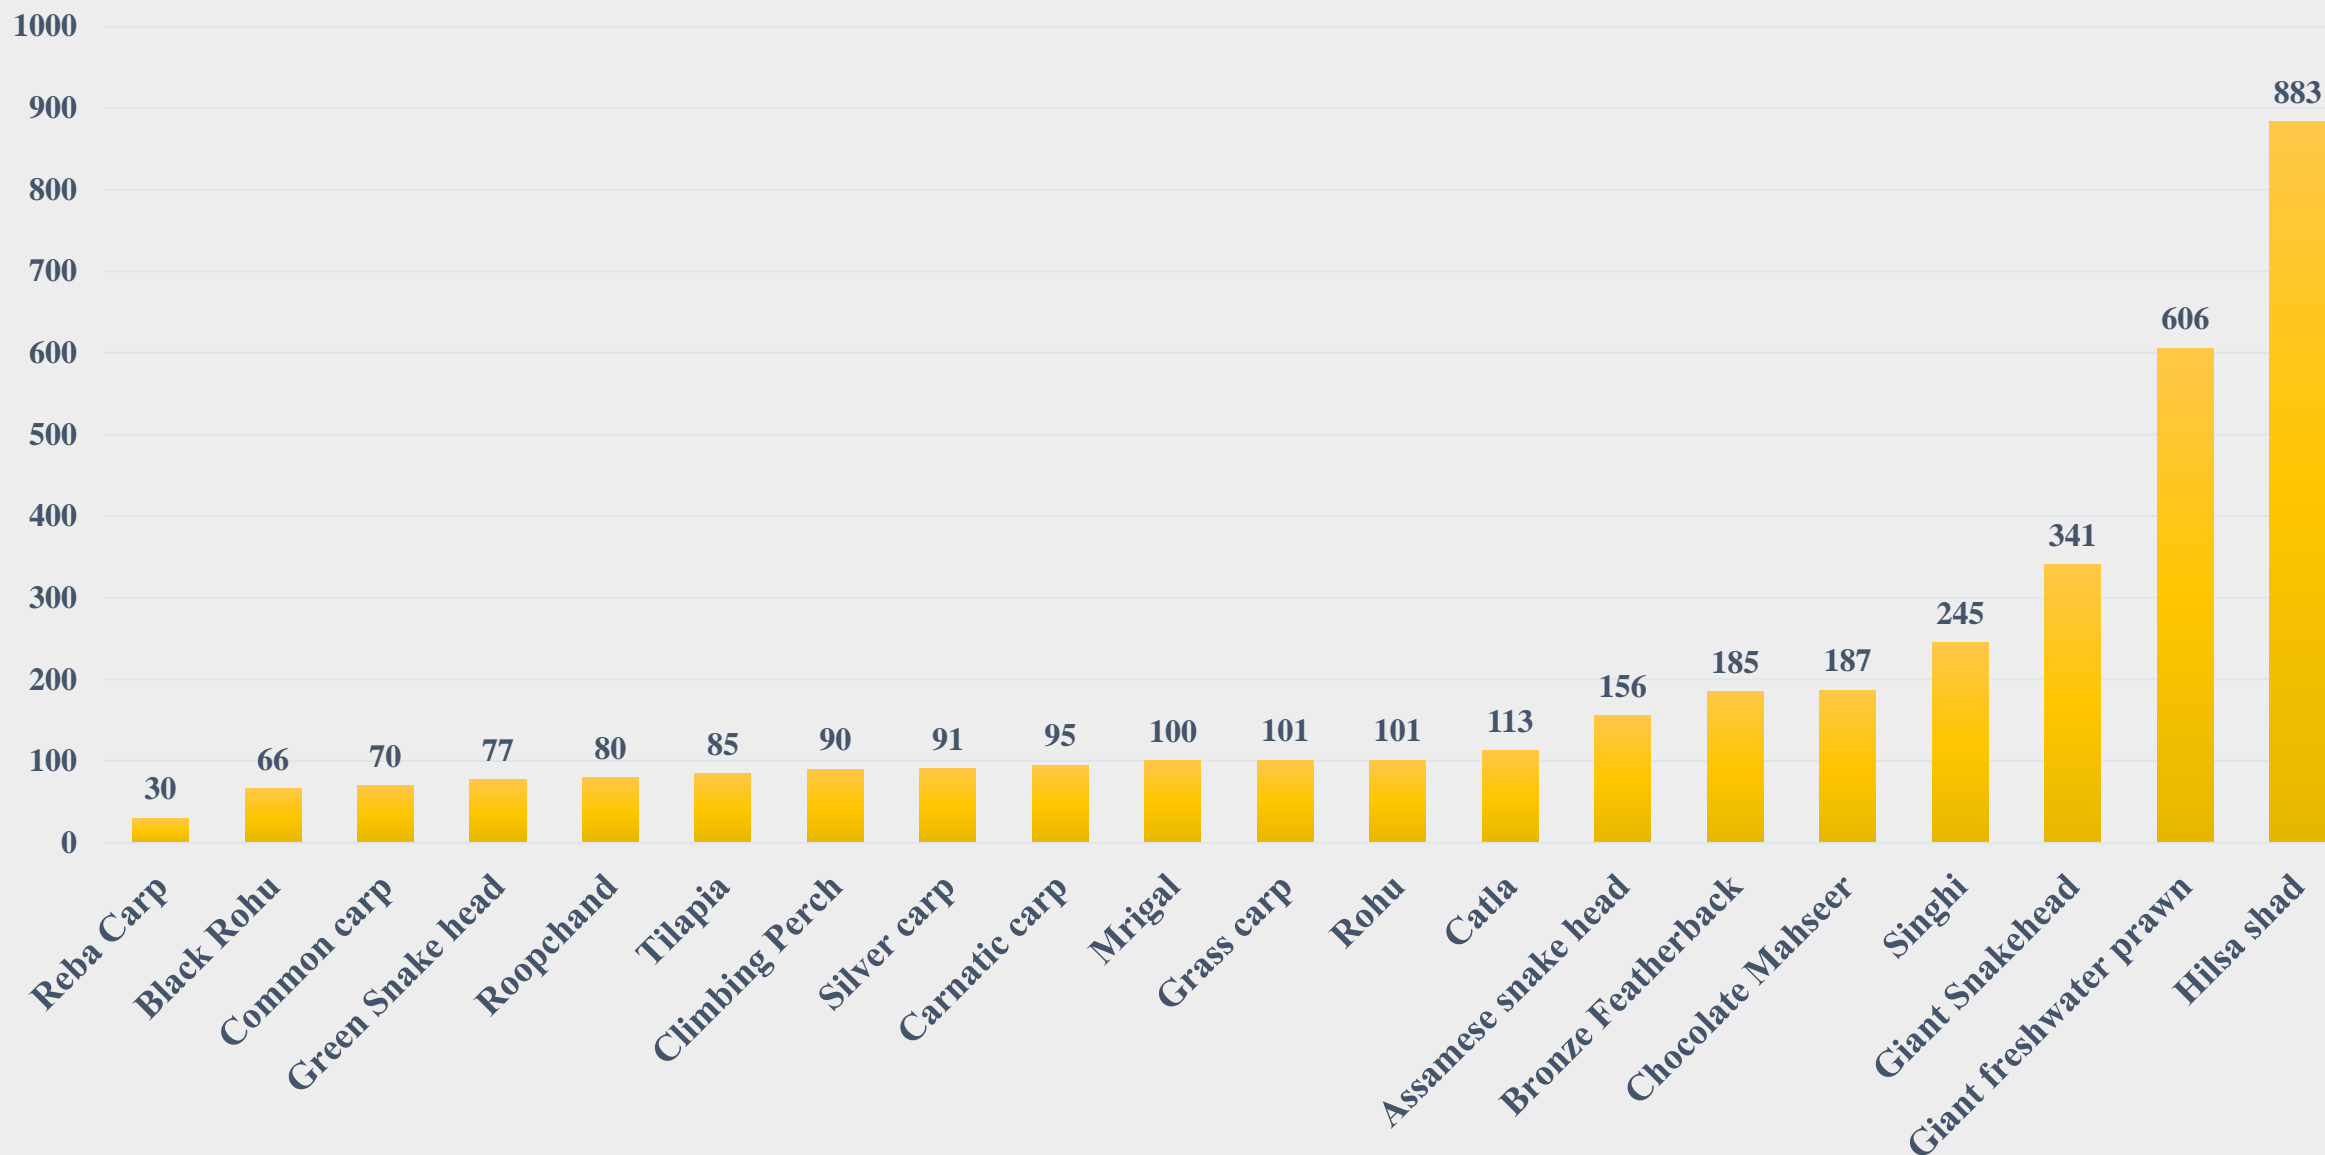

Average Wholesale Price (Rs. Per Kg) of Various Fish Species in Madhya Pradesh

For the Period 10.03.2025 to 16.03.2025

For further details visit: <https://fmpisnfdb.in>