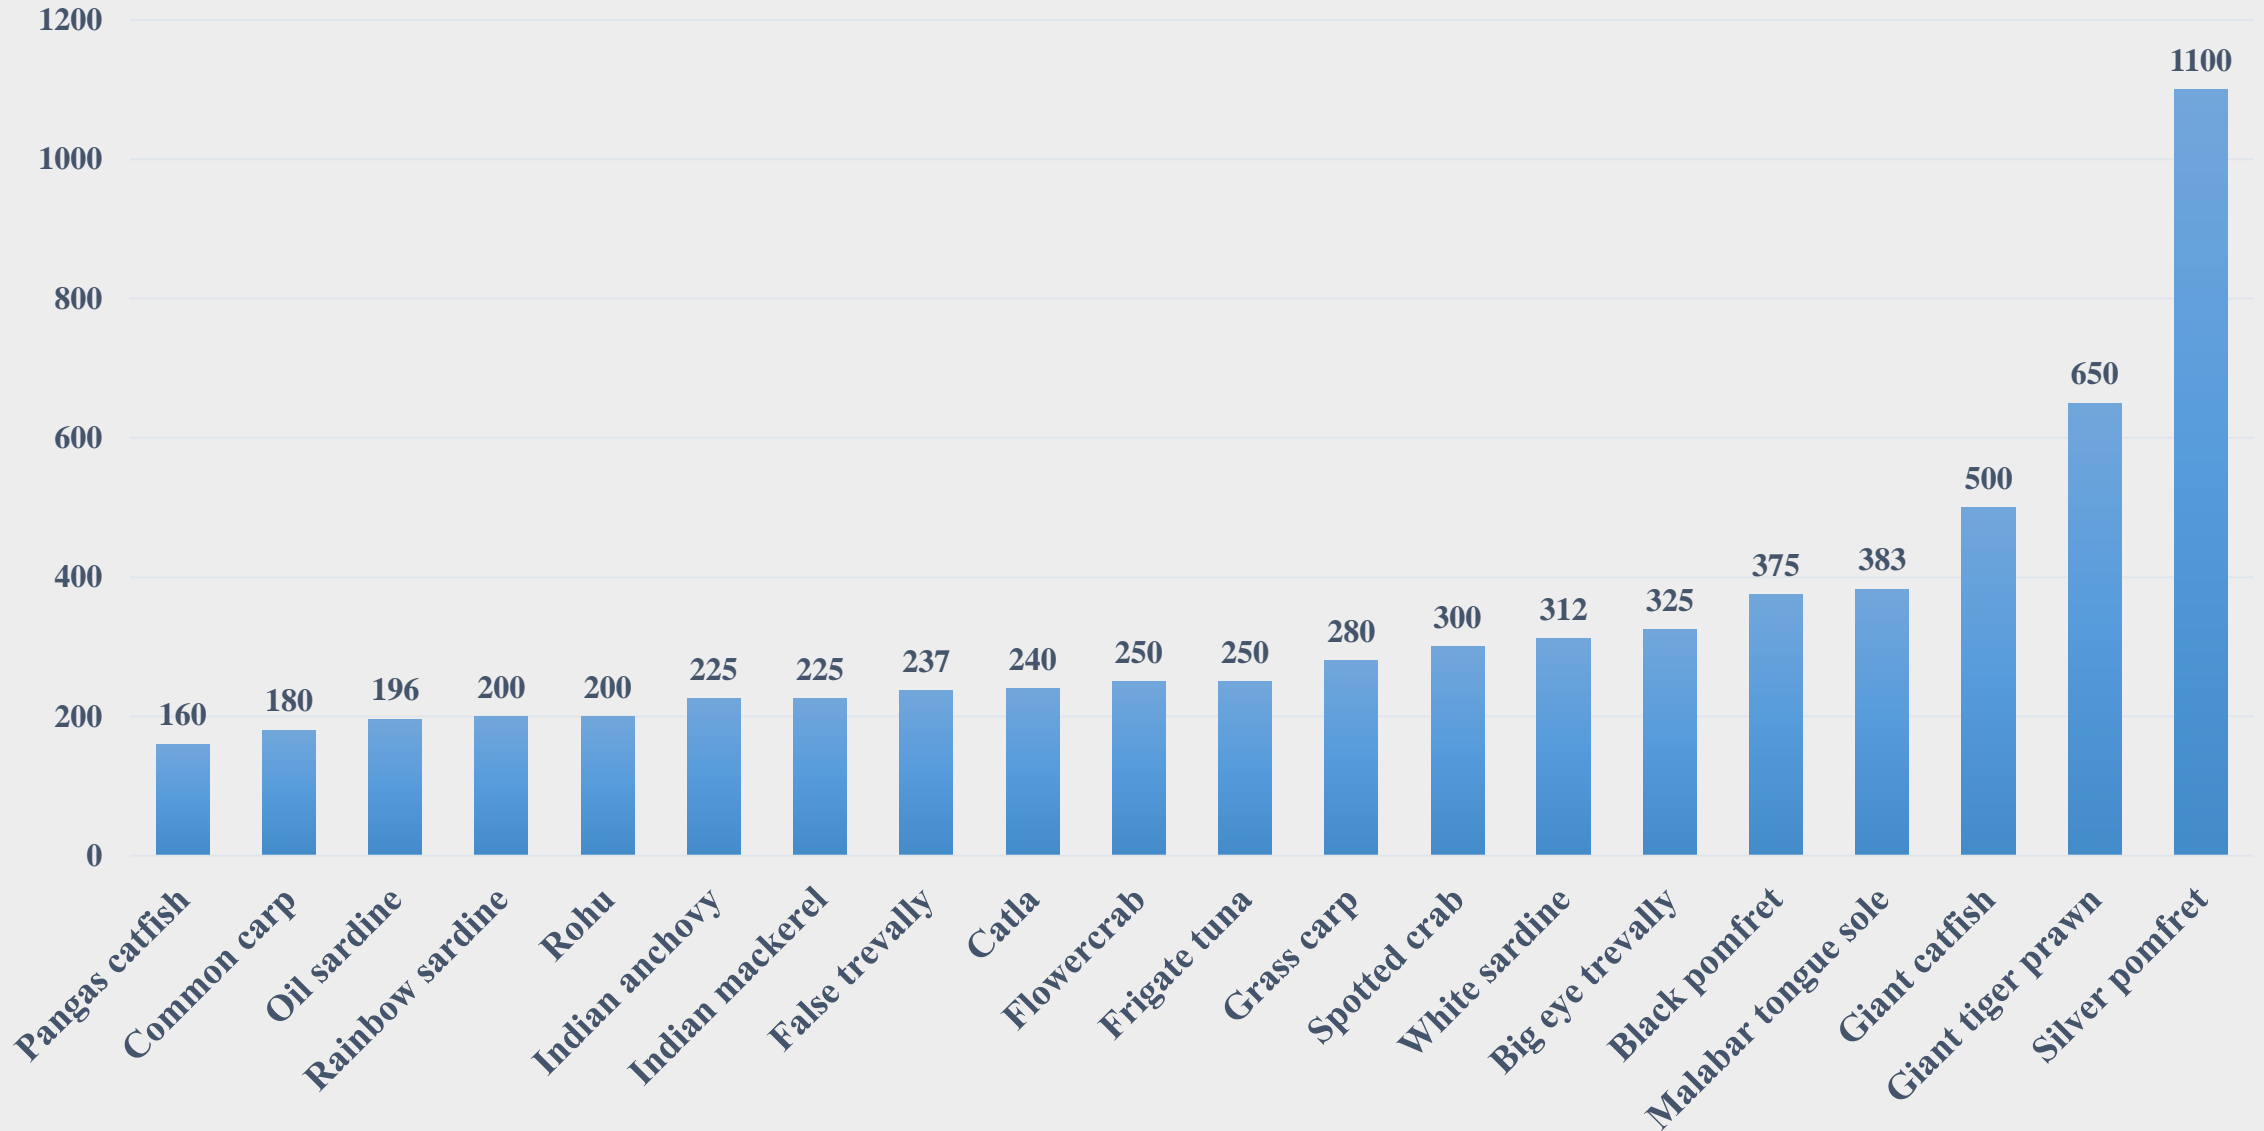

Average Retail Price (Rs. Per Kg) of Various Fish Species in Karnataka

For the Period 10.03.2025 to 16.03.2025

For further details visit: <https://fmpisnfdb.in>