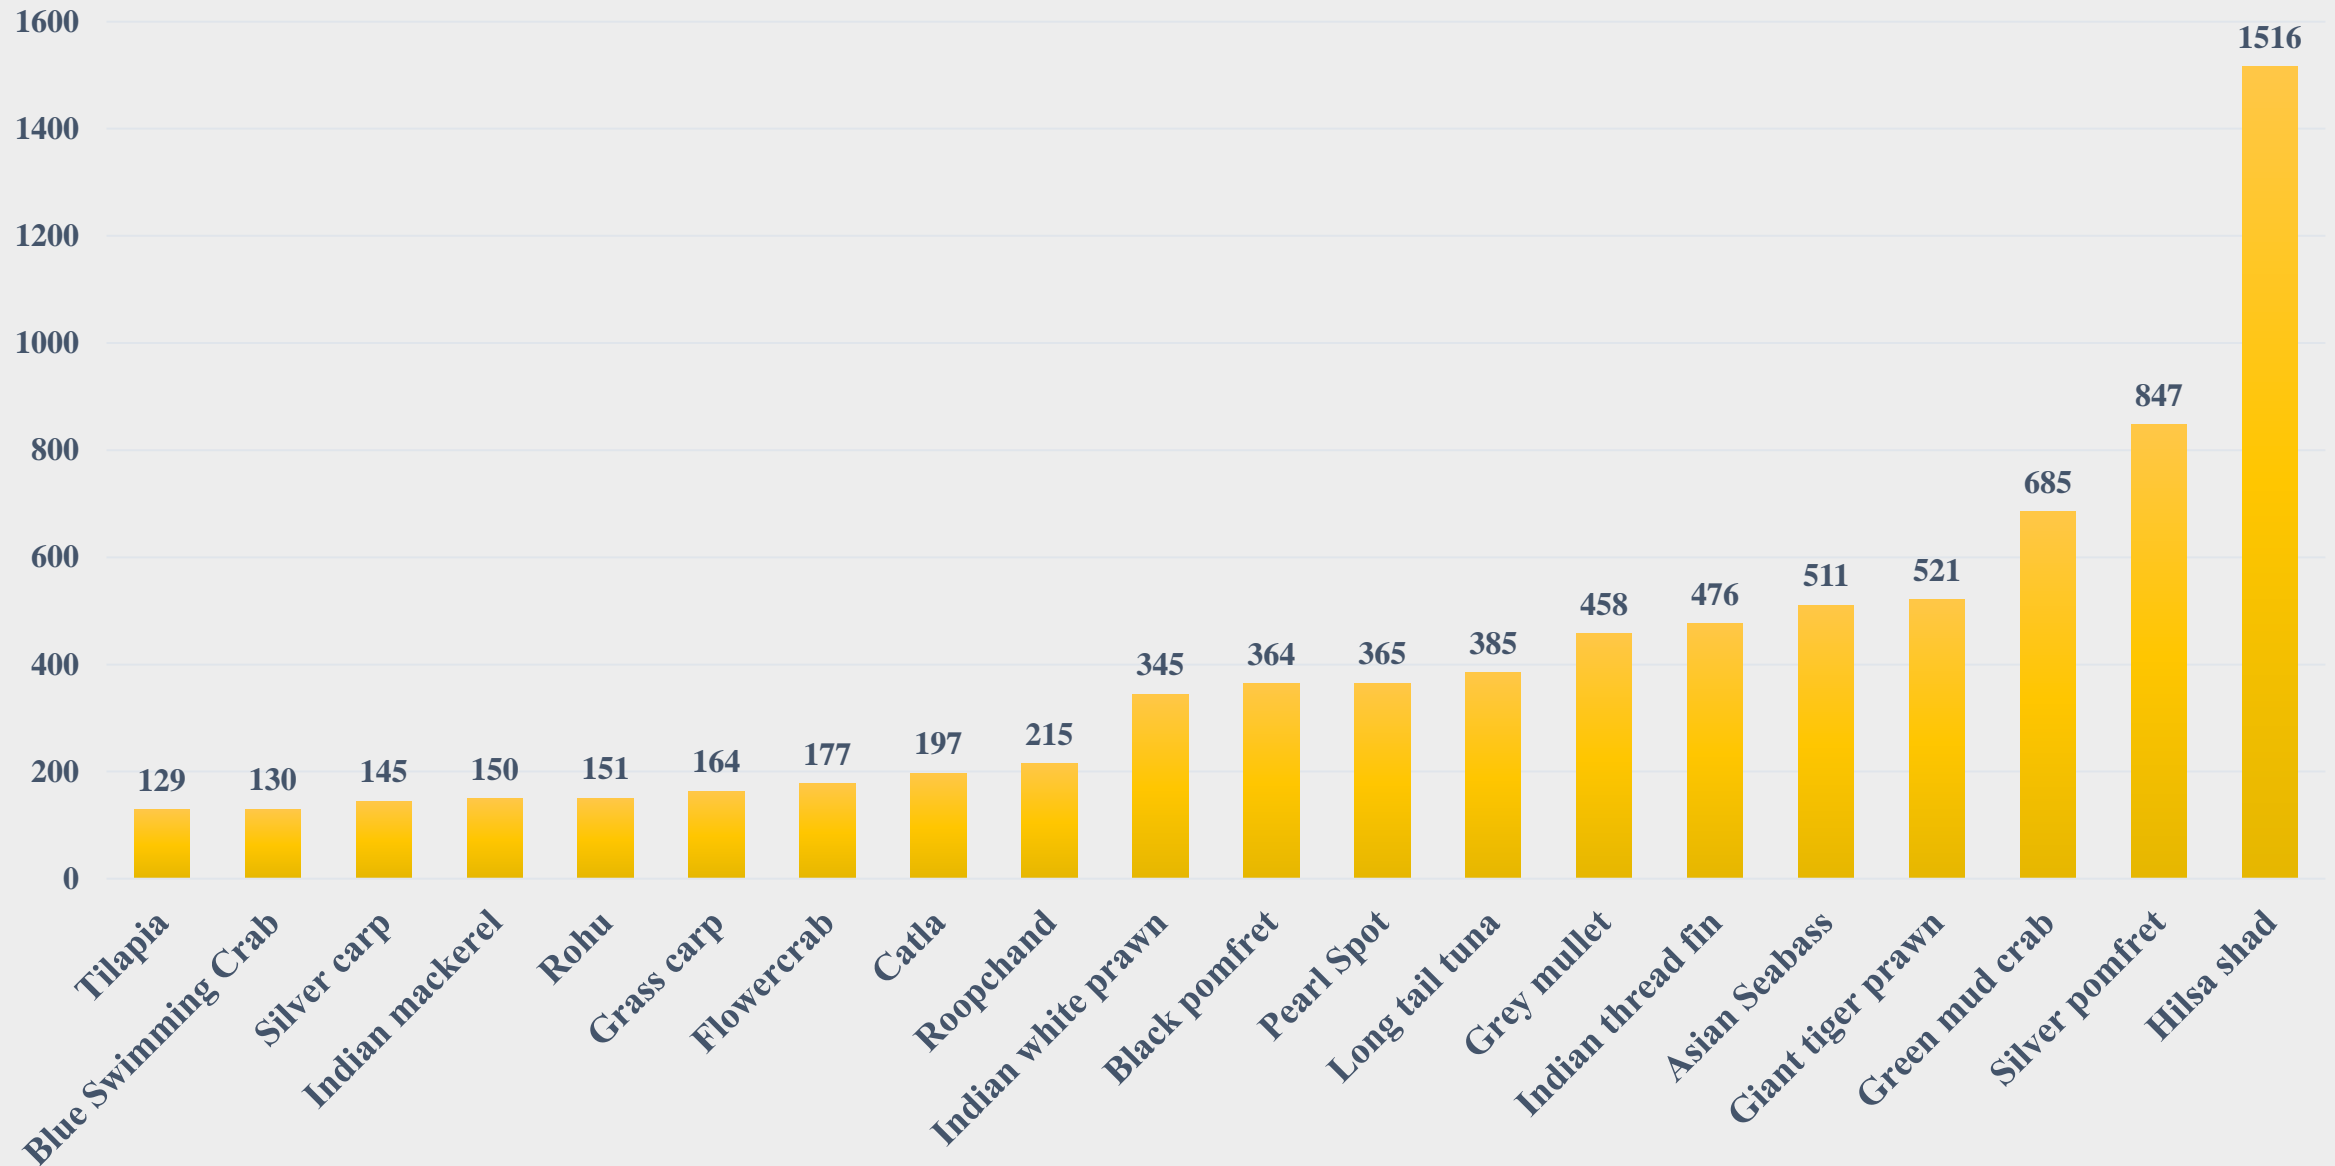

Average Wholesale Price (Rs. Per Kg) of Various Fish Species in Odisha

For the Period 10.03.2025 to 16.03.2025

For further details visit: <https://fmpisnfdb.in>