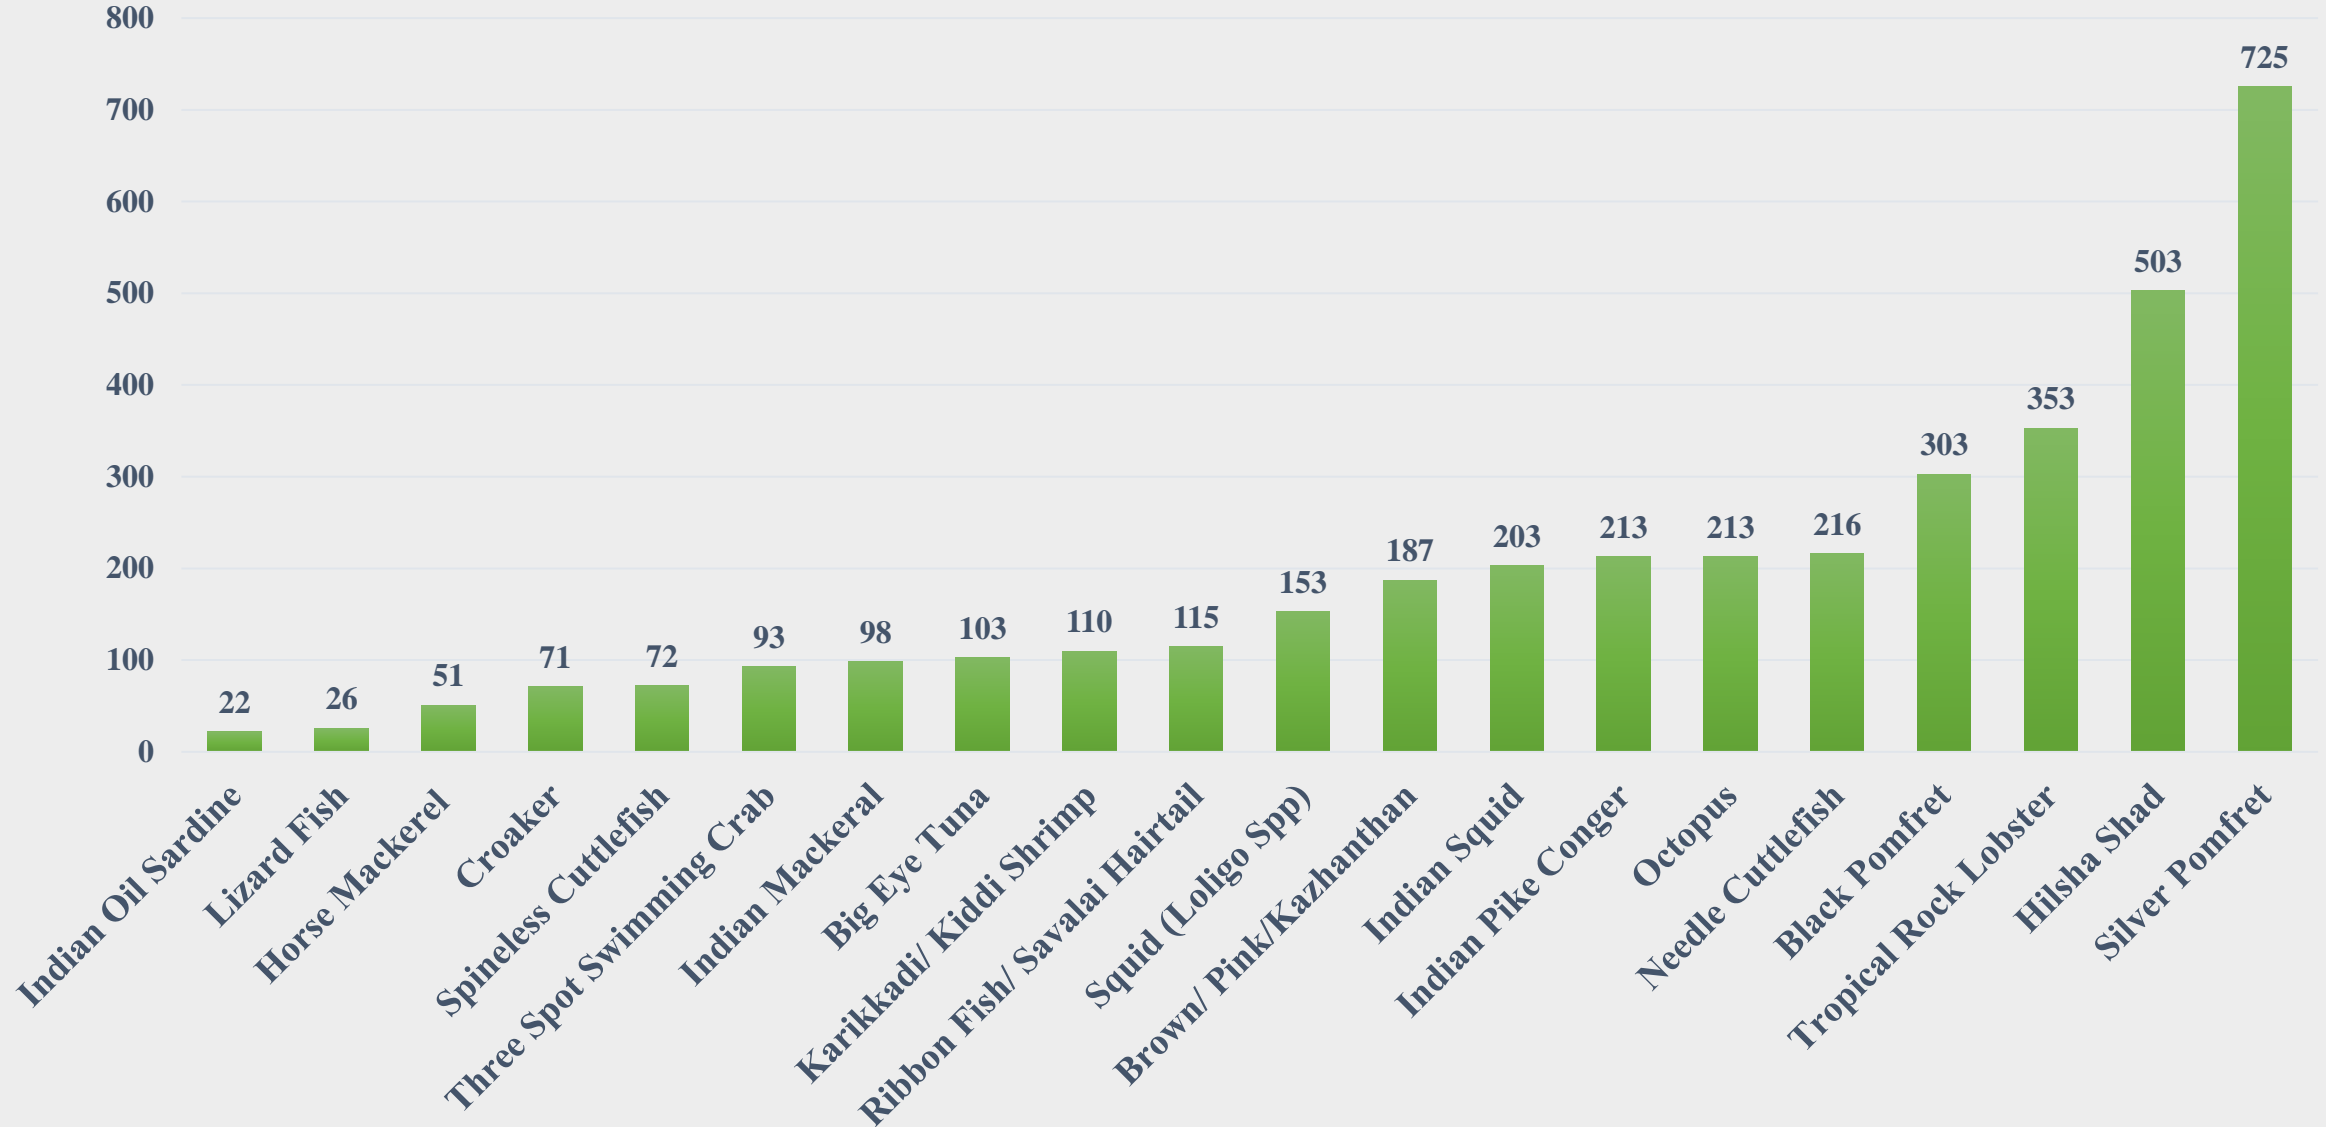

Average Price (Rs. per Kg) of Marine Species at Fishing Harbours in Gujarat

For the Period 10.03.2025 to 16.03.2025

Data Source: NETFISH, MPEDA