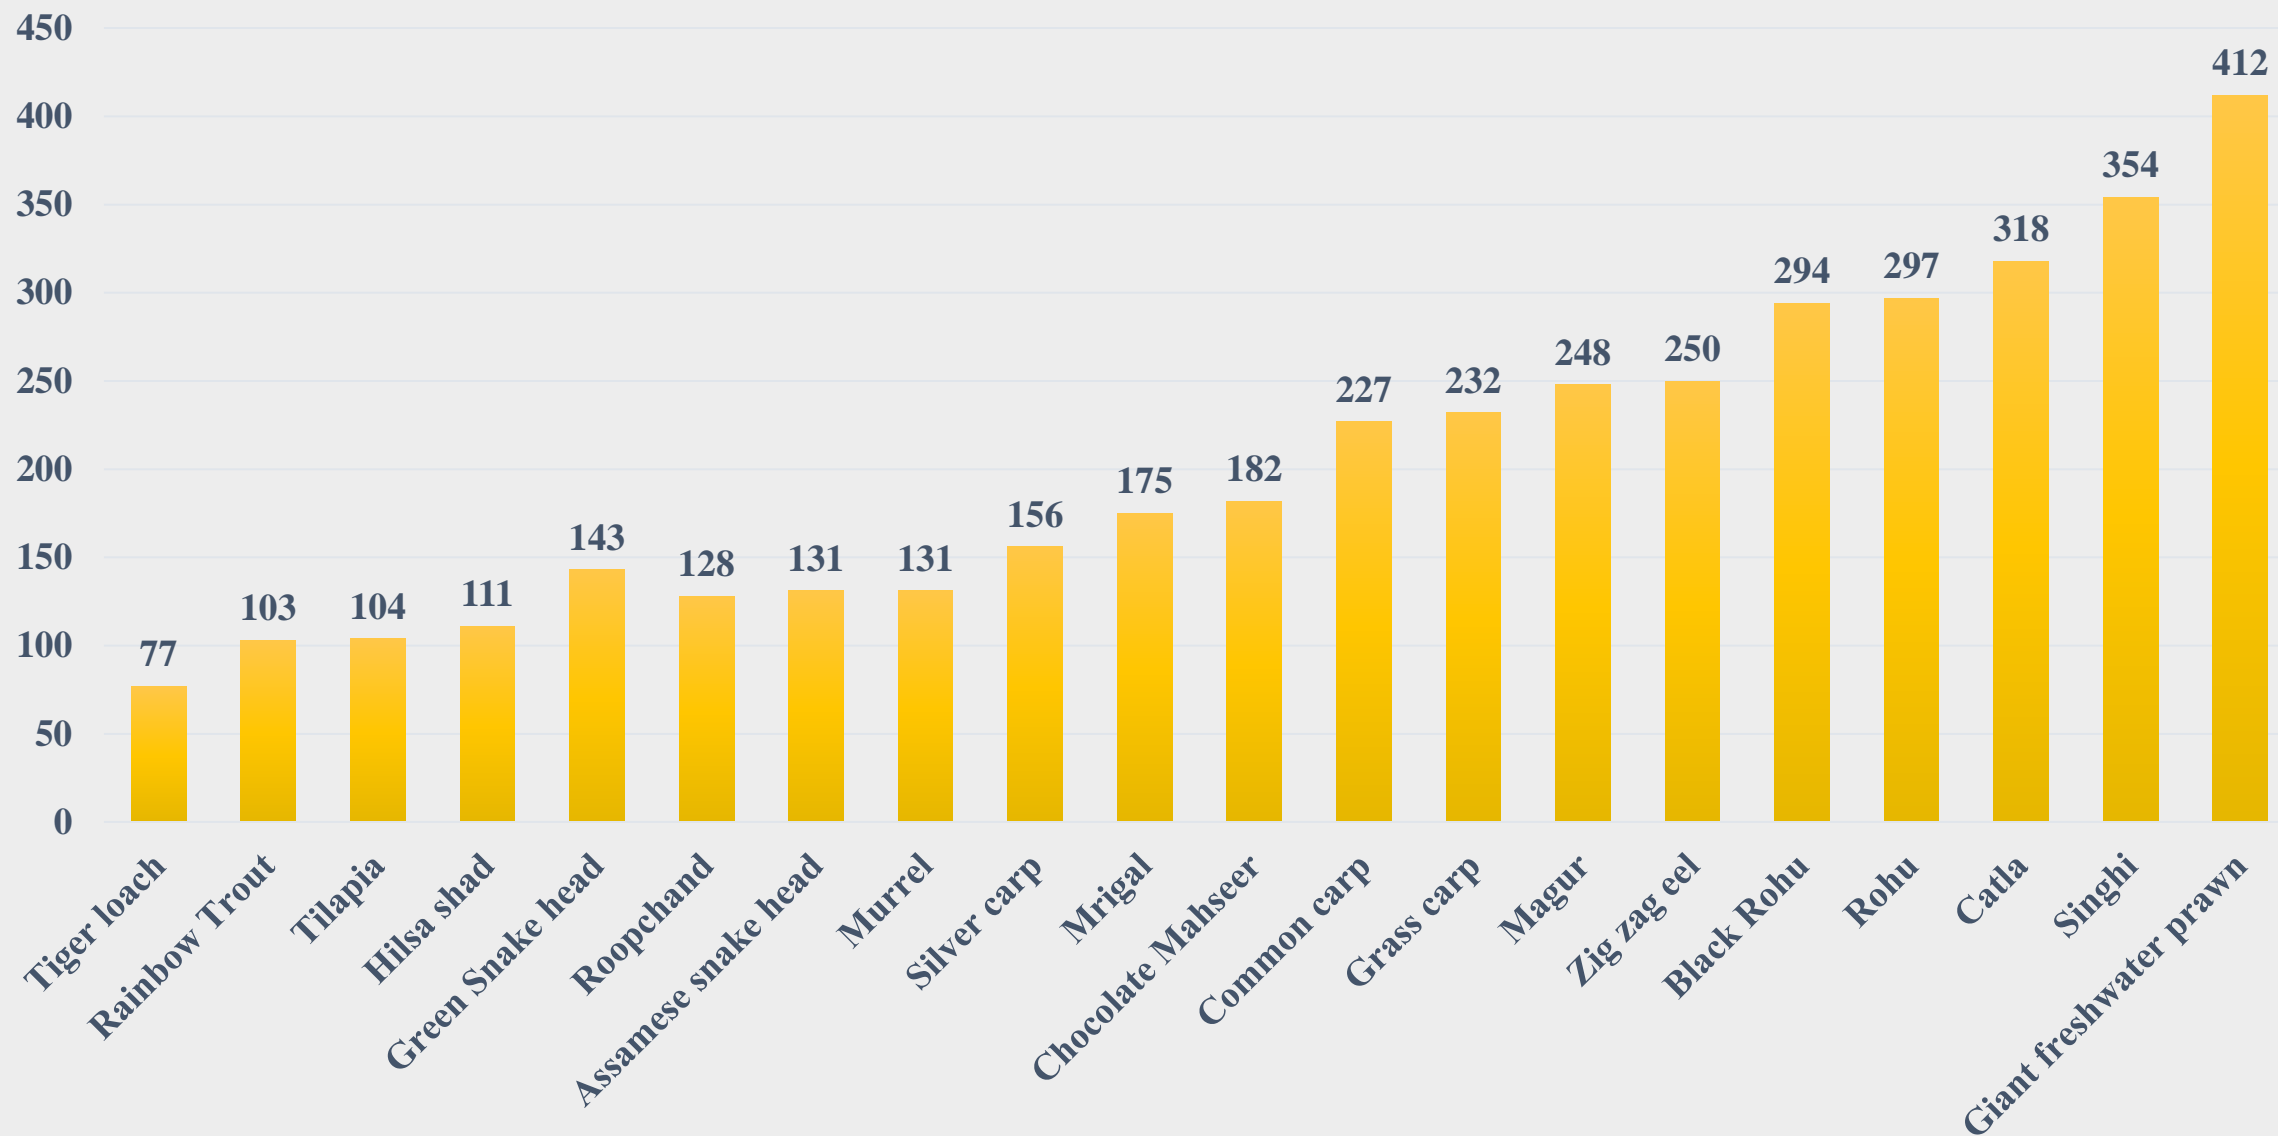

Average Wholesale Price (Rs. Per Kg) of Various Fish Species in Bihar

For the Period 10.03.2025 to 16.03.2025

For further details visit: <https://fmpisnfdb.in>