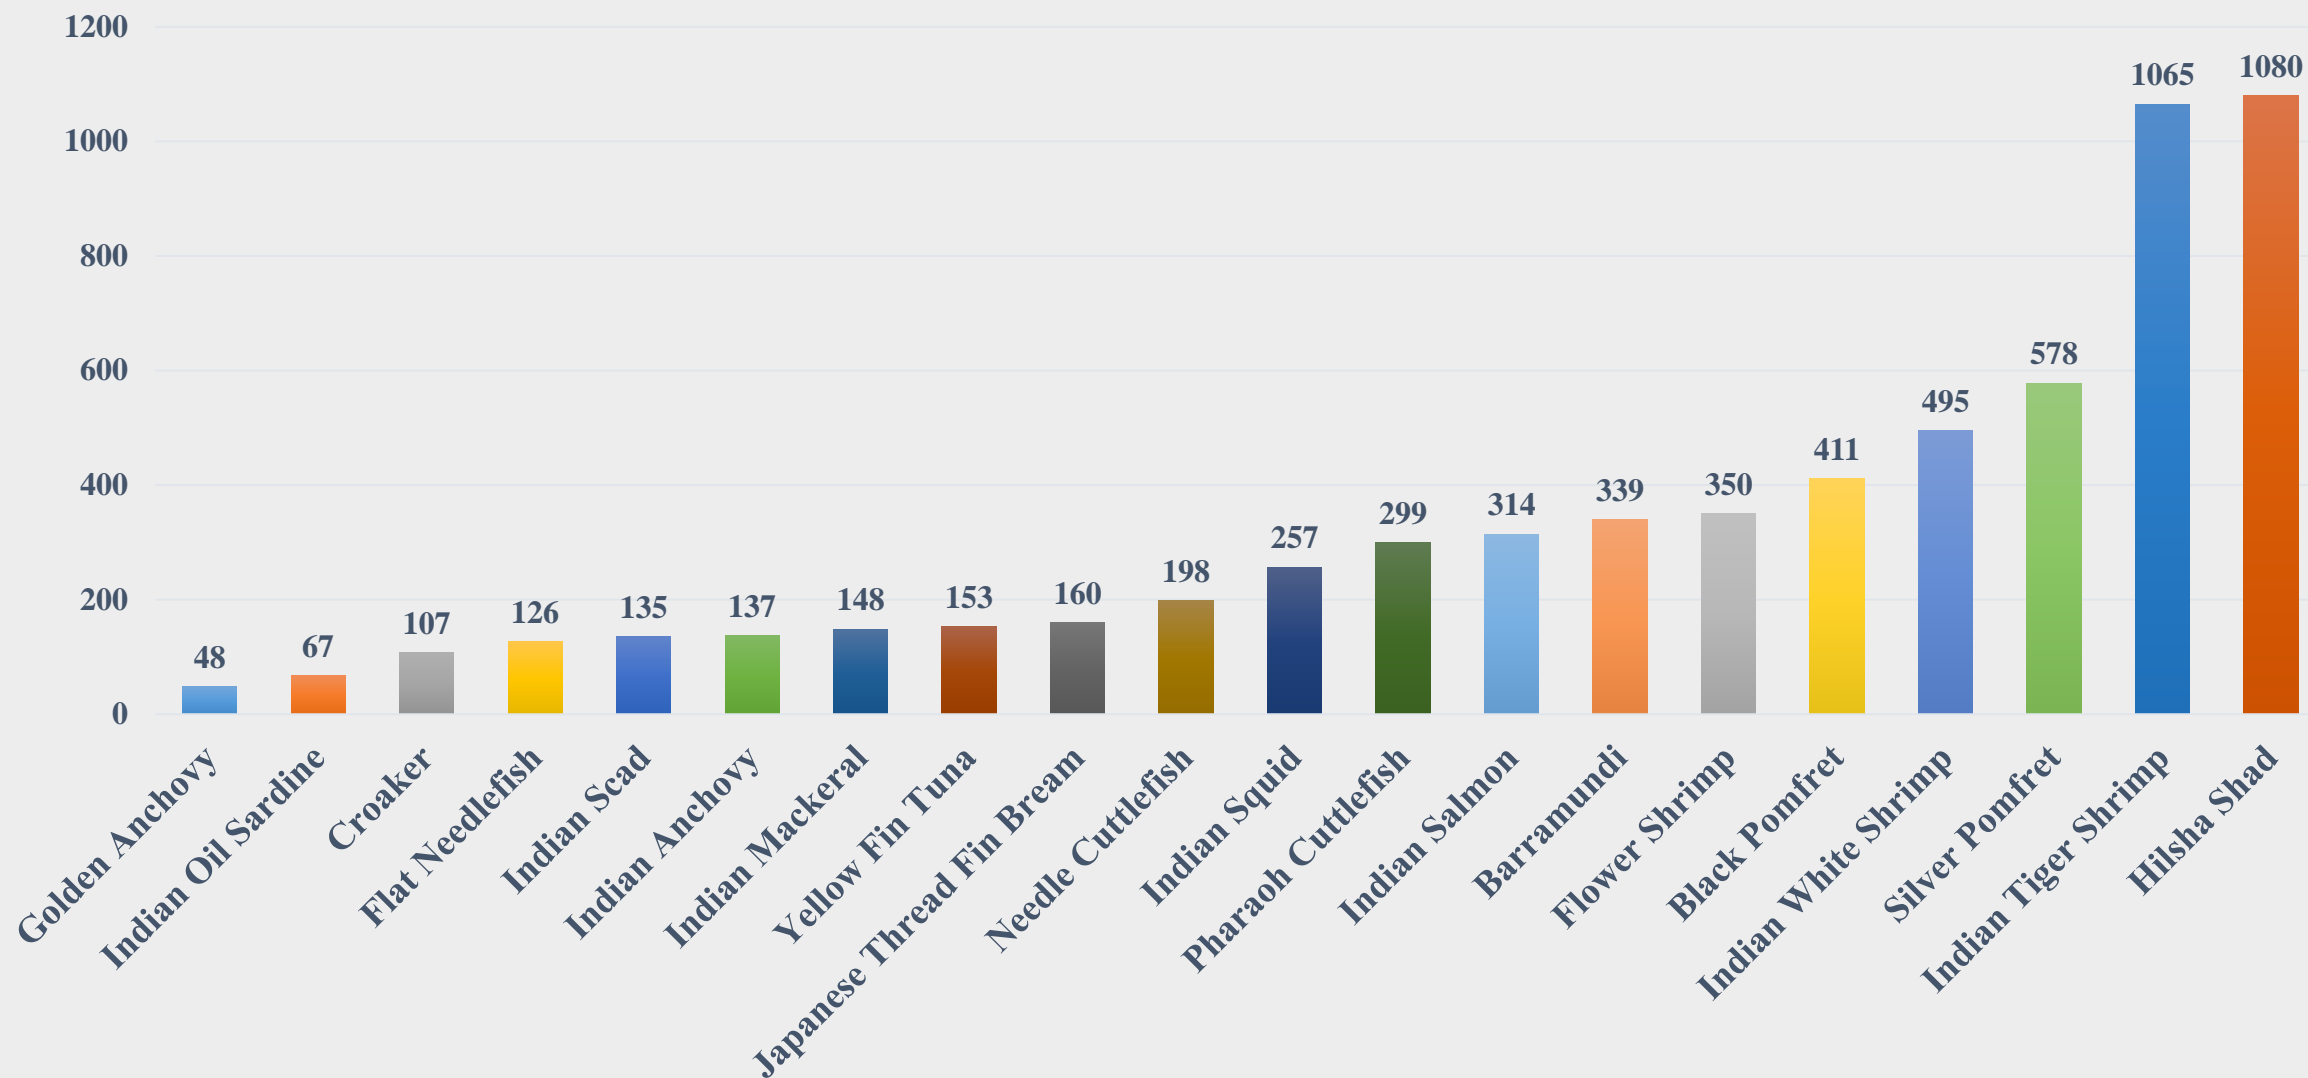

Average Price (Rs. per Kg) of Marine Fish Species across Fishing Harbours of India

For the Period 10.03.2025 to 16.03.2025

Data Source: NETFISH, MPEDA