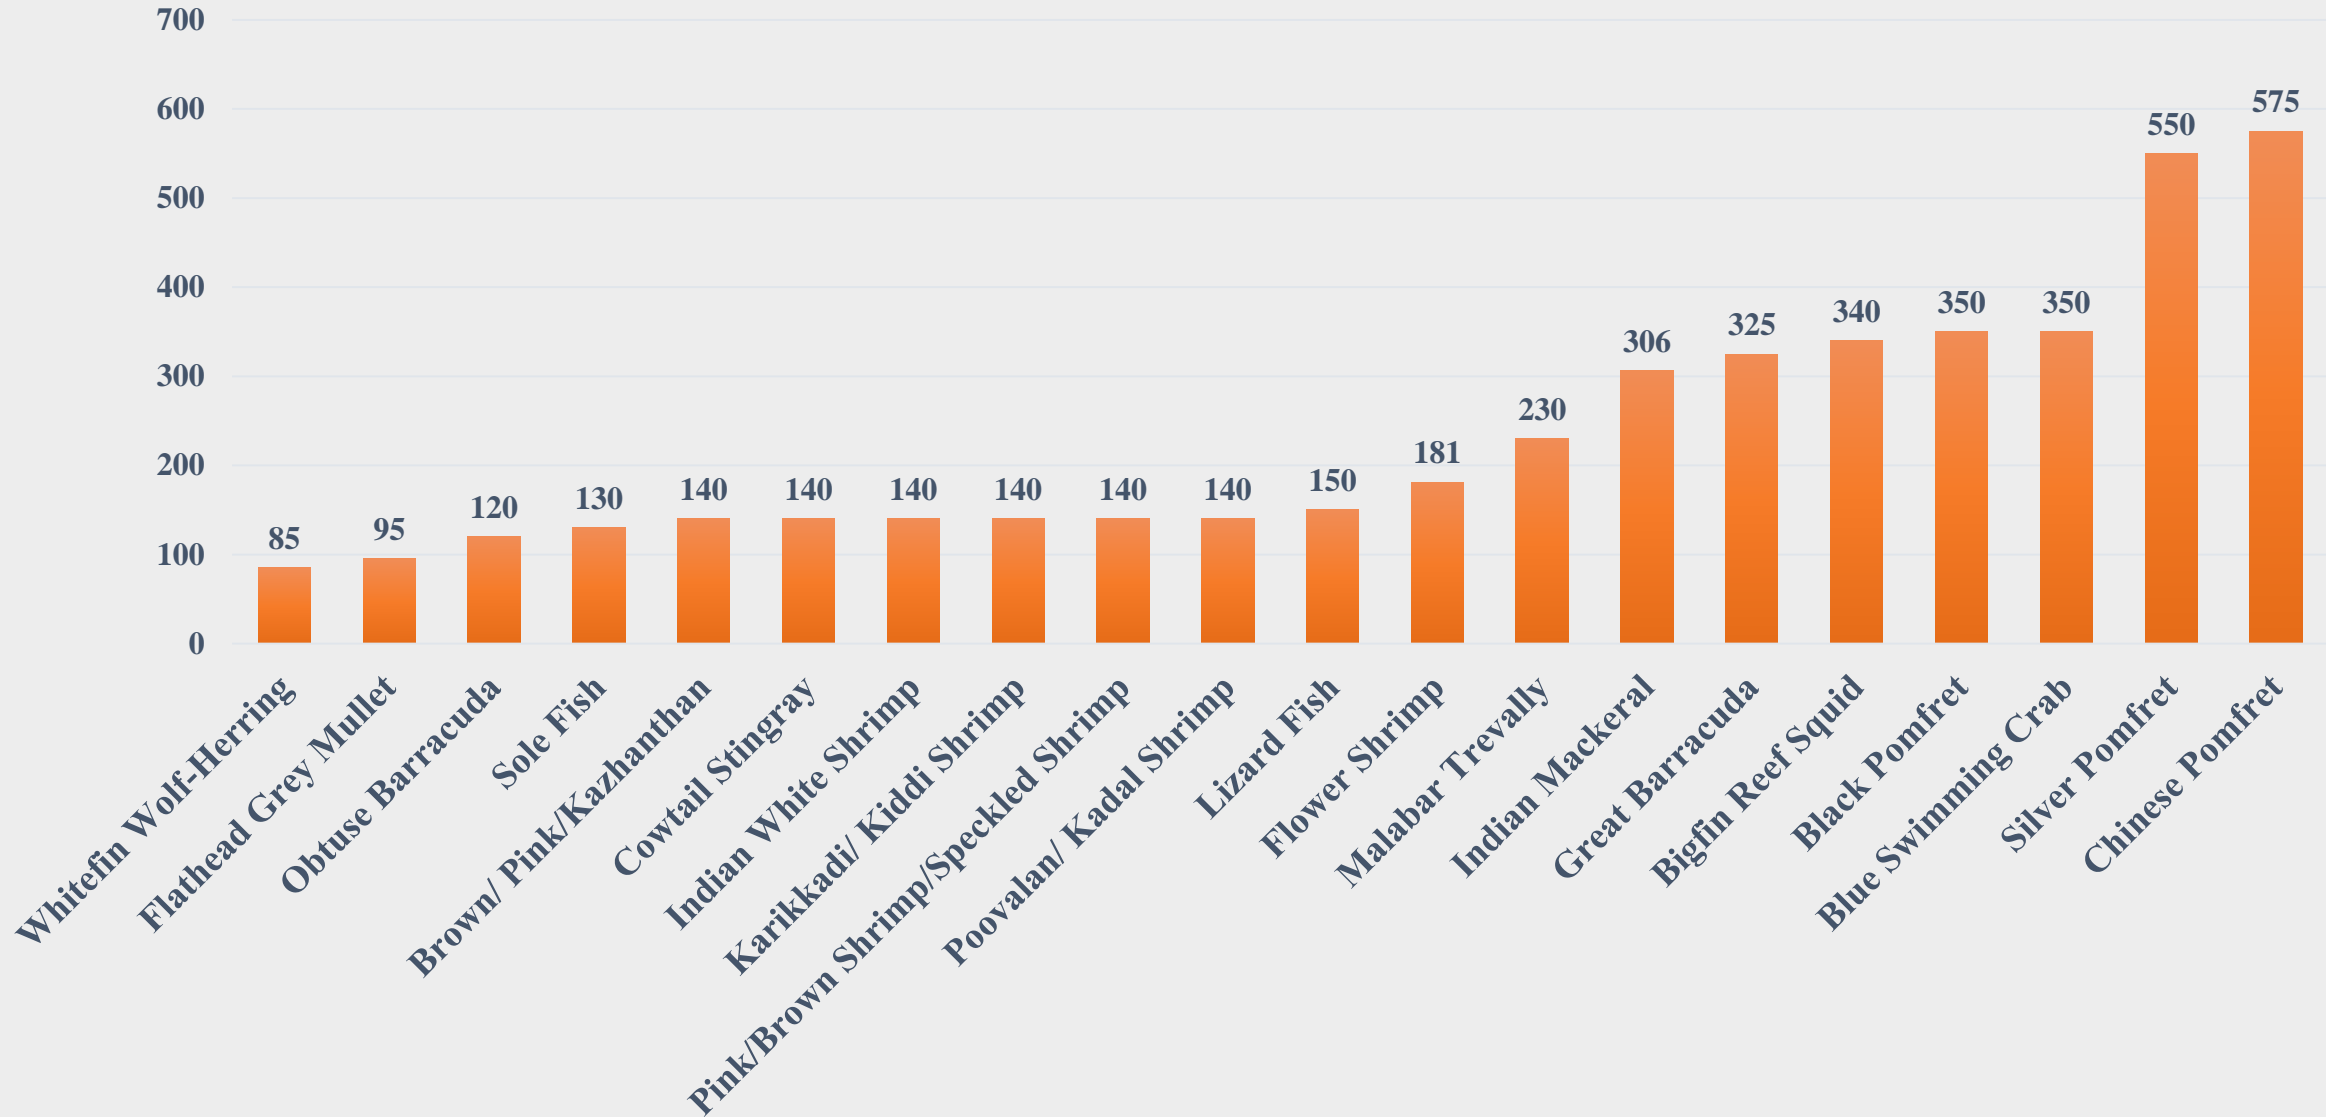

Average Price (Rs. Per Kg) of Marine Species at Fish Landing Centres in Tamil Nadu

For the Period 10.03.2025 to 16.03.2025

Data Source: NETFISH, MPEDA