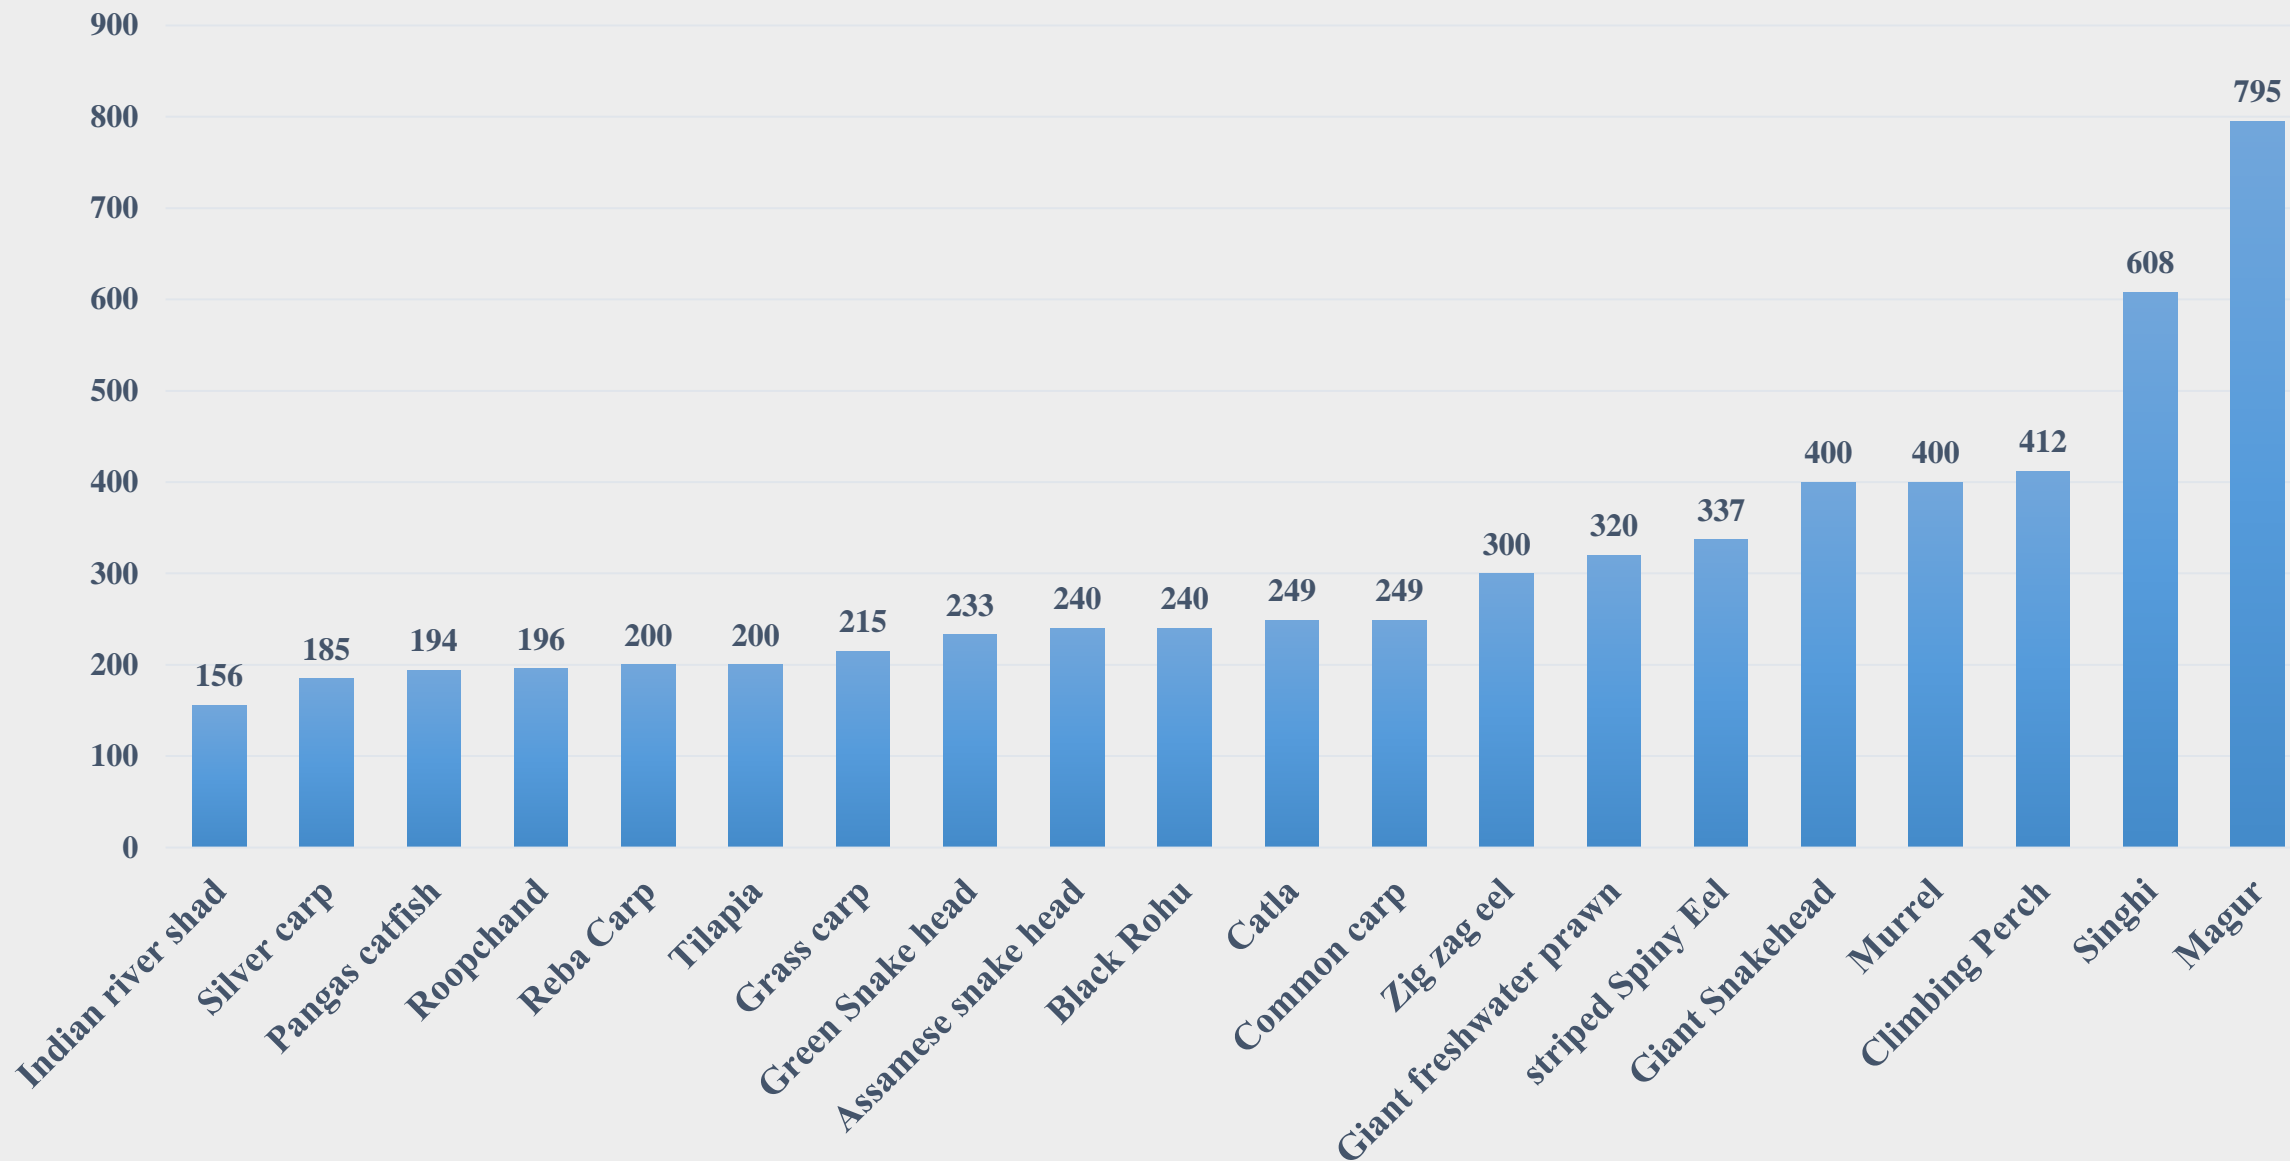

Average Retail Price (Rs. Per Kg) of Various Fish Species in Assam

For the Period 10.03.2025 to 16.03.2025

For further details visit: <https://fmpisnfdb.in>