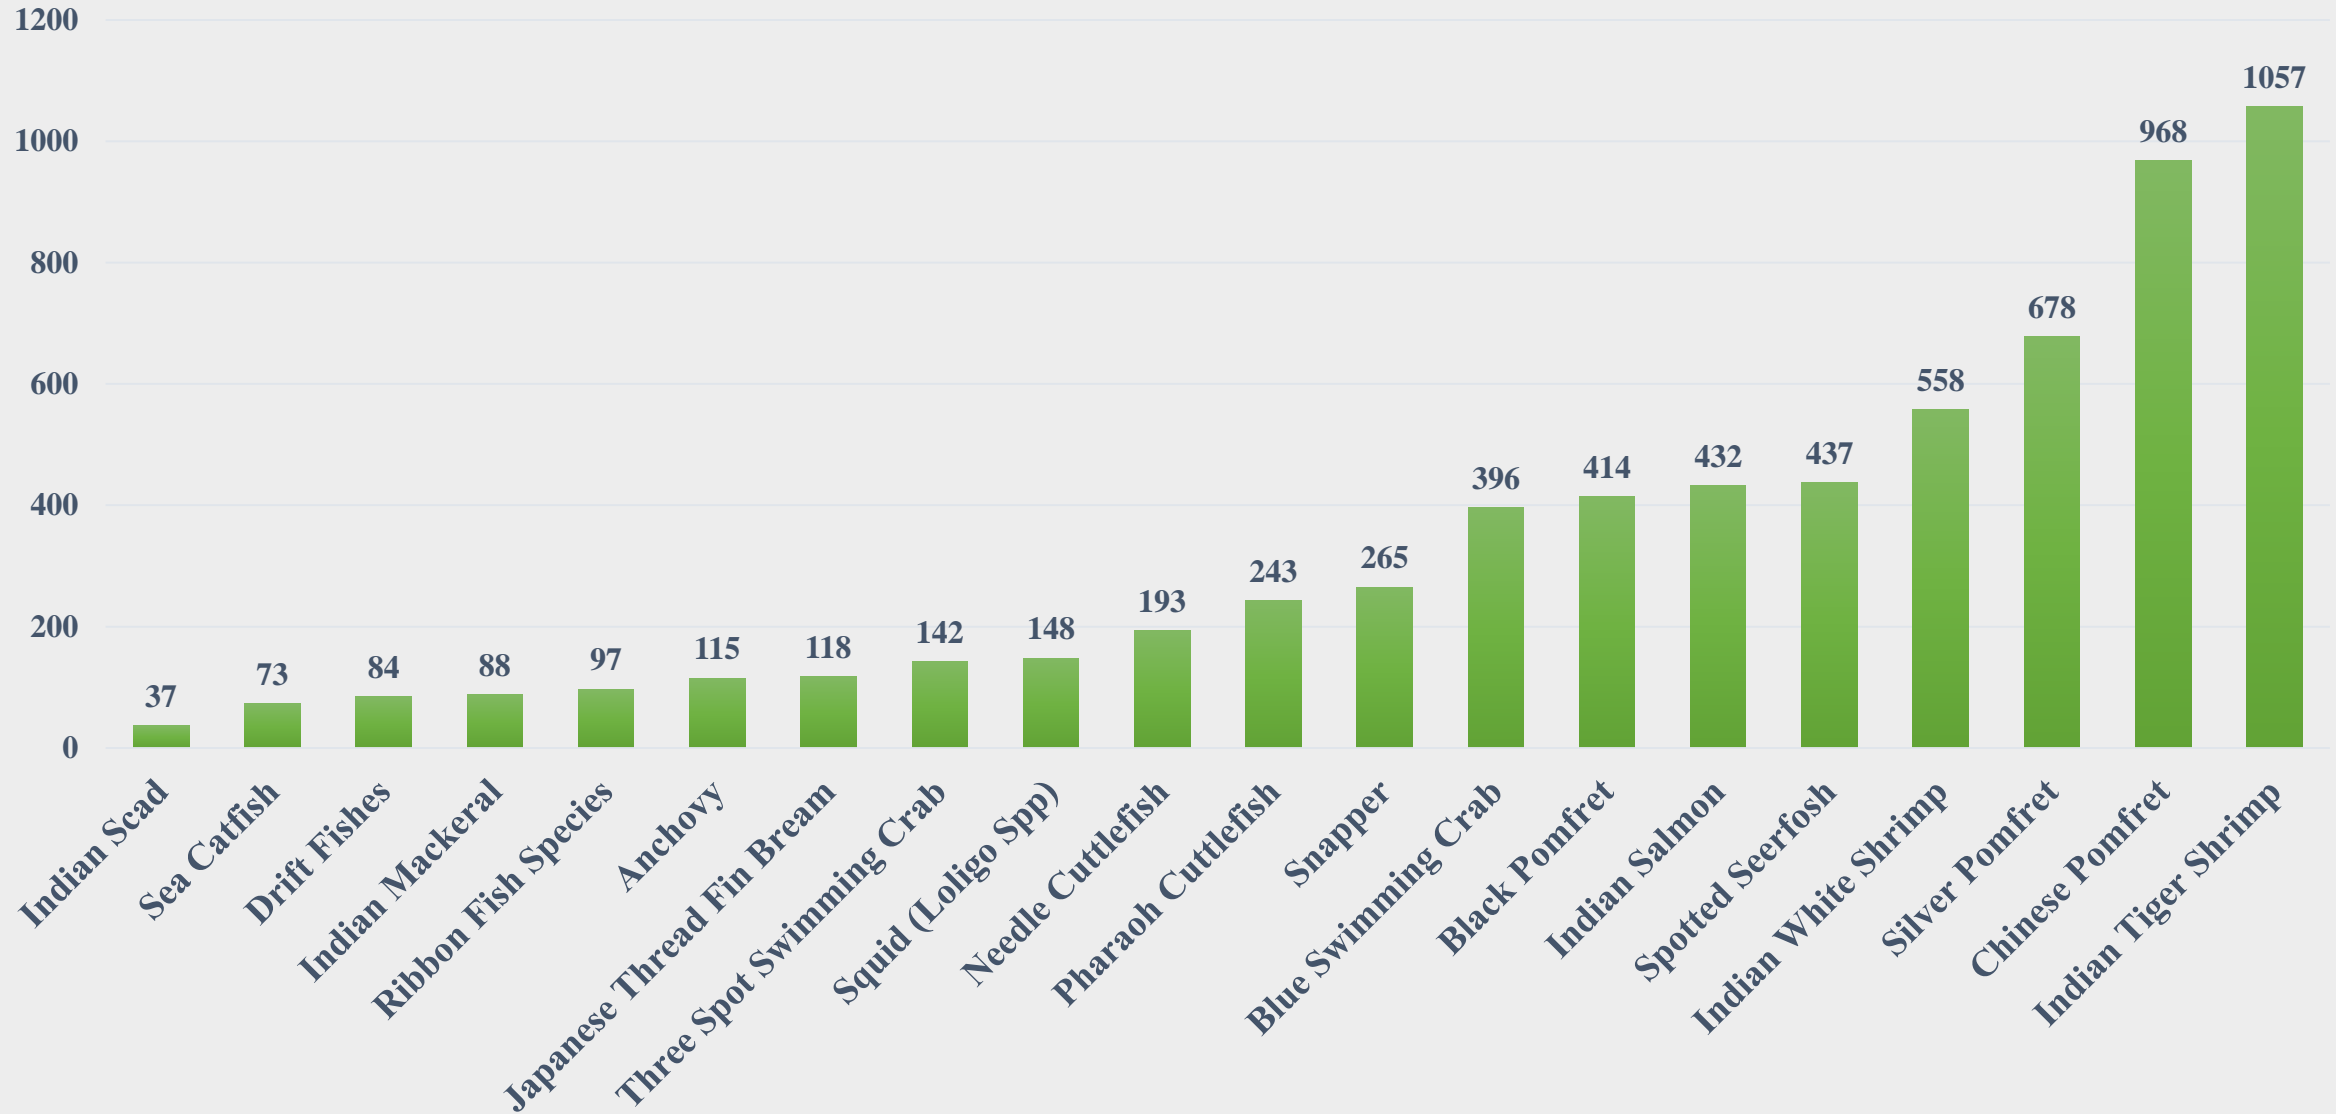

Average Price (Rs. per Kg) of Marine Species at Fishing Harbours in Odisha

For the Period 10.03.2025 to 16.03.2025

Data Source: NETFISH, MPEDA