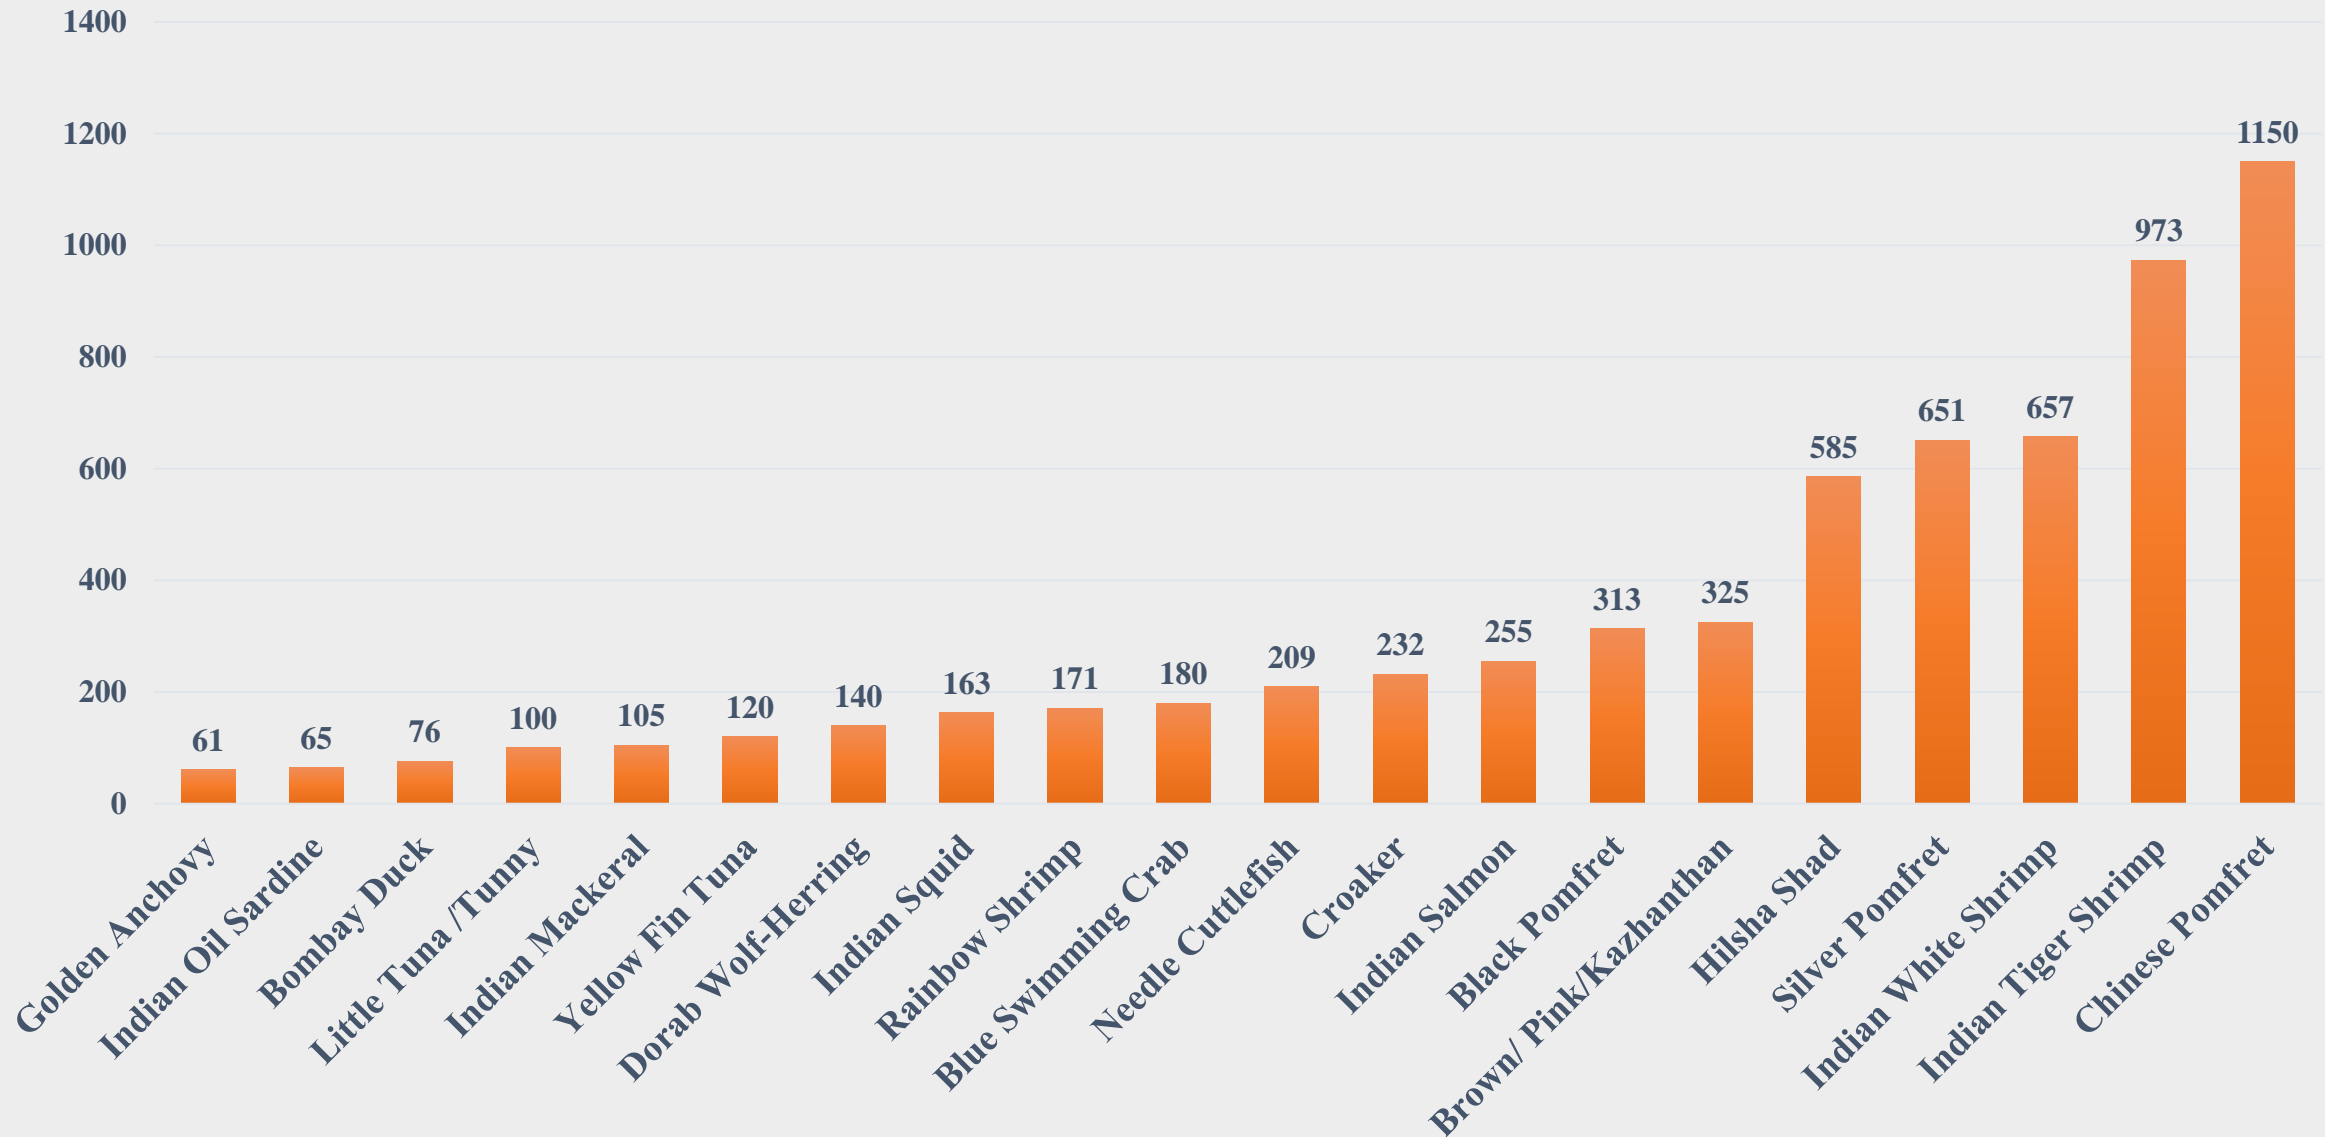

Average Price (Rs. Per Kg) of Marine Species at Fish Landing Centres in West Bengal

For the Period 10.03.2025 to 16.03.2025

Data Source: NETFISH, MPEDA