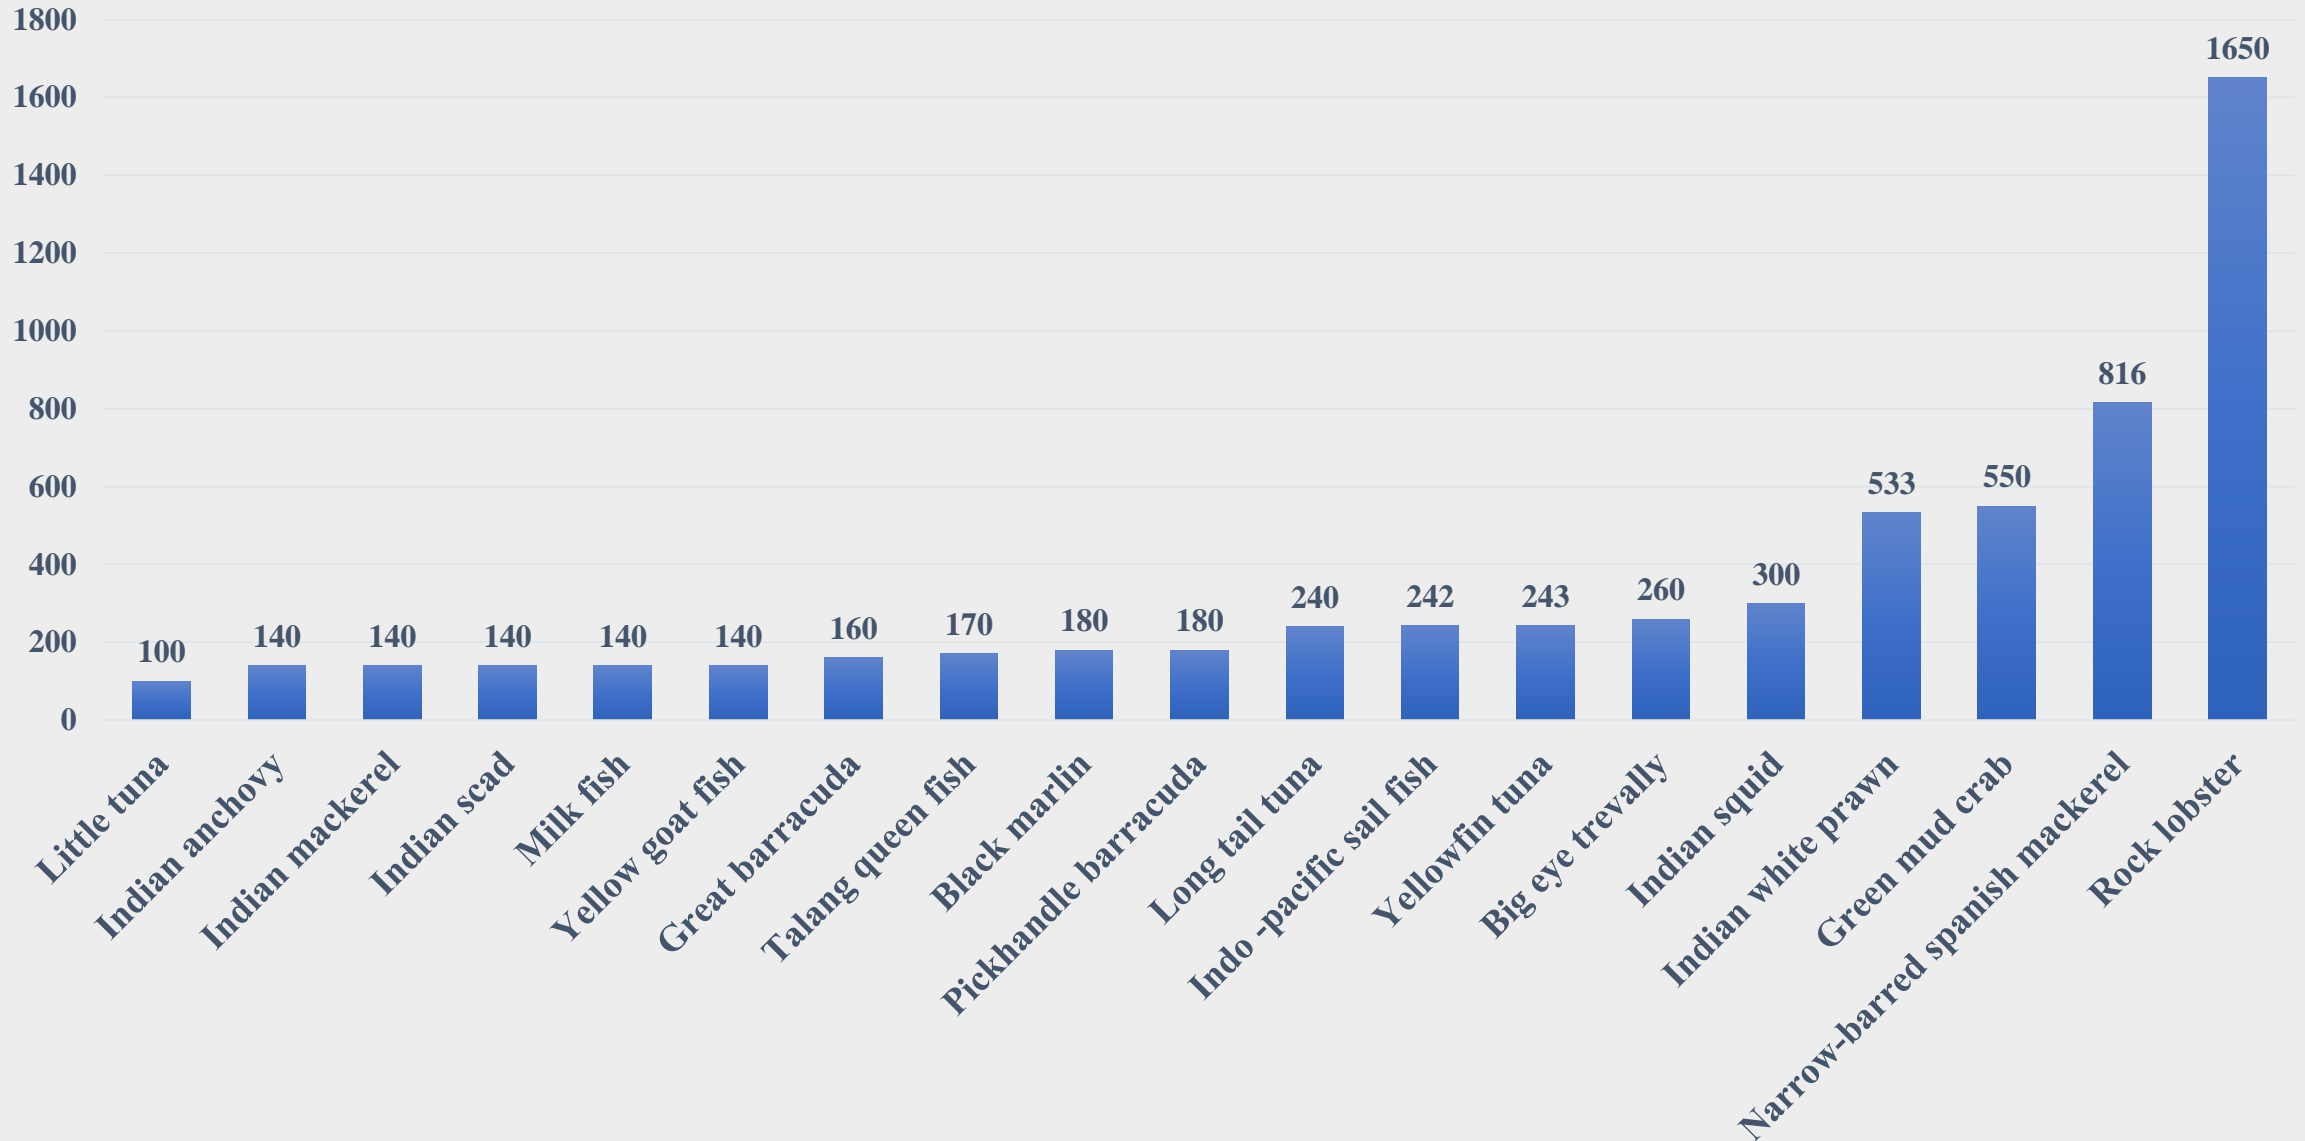

Average Retail Price (Rs. Per Kg) of Various Fish Species Andaman & Nicobar Islands

For the Period 10.03.2025 to 16.03.2025

For further details visit: <https://fmpisnfdb.in>