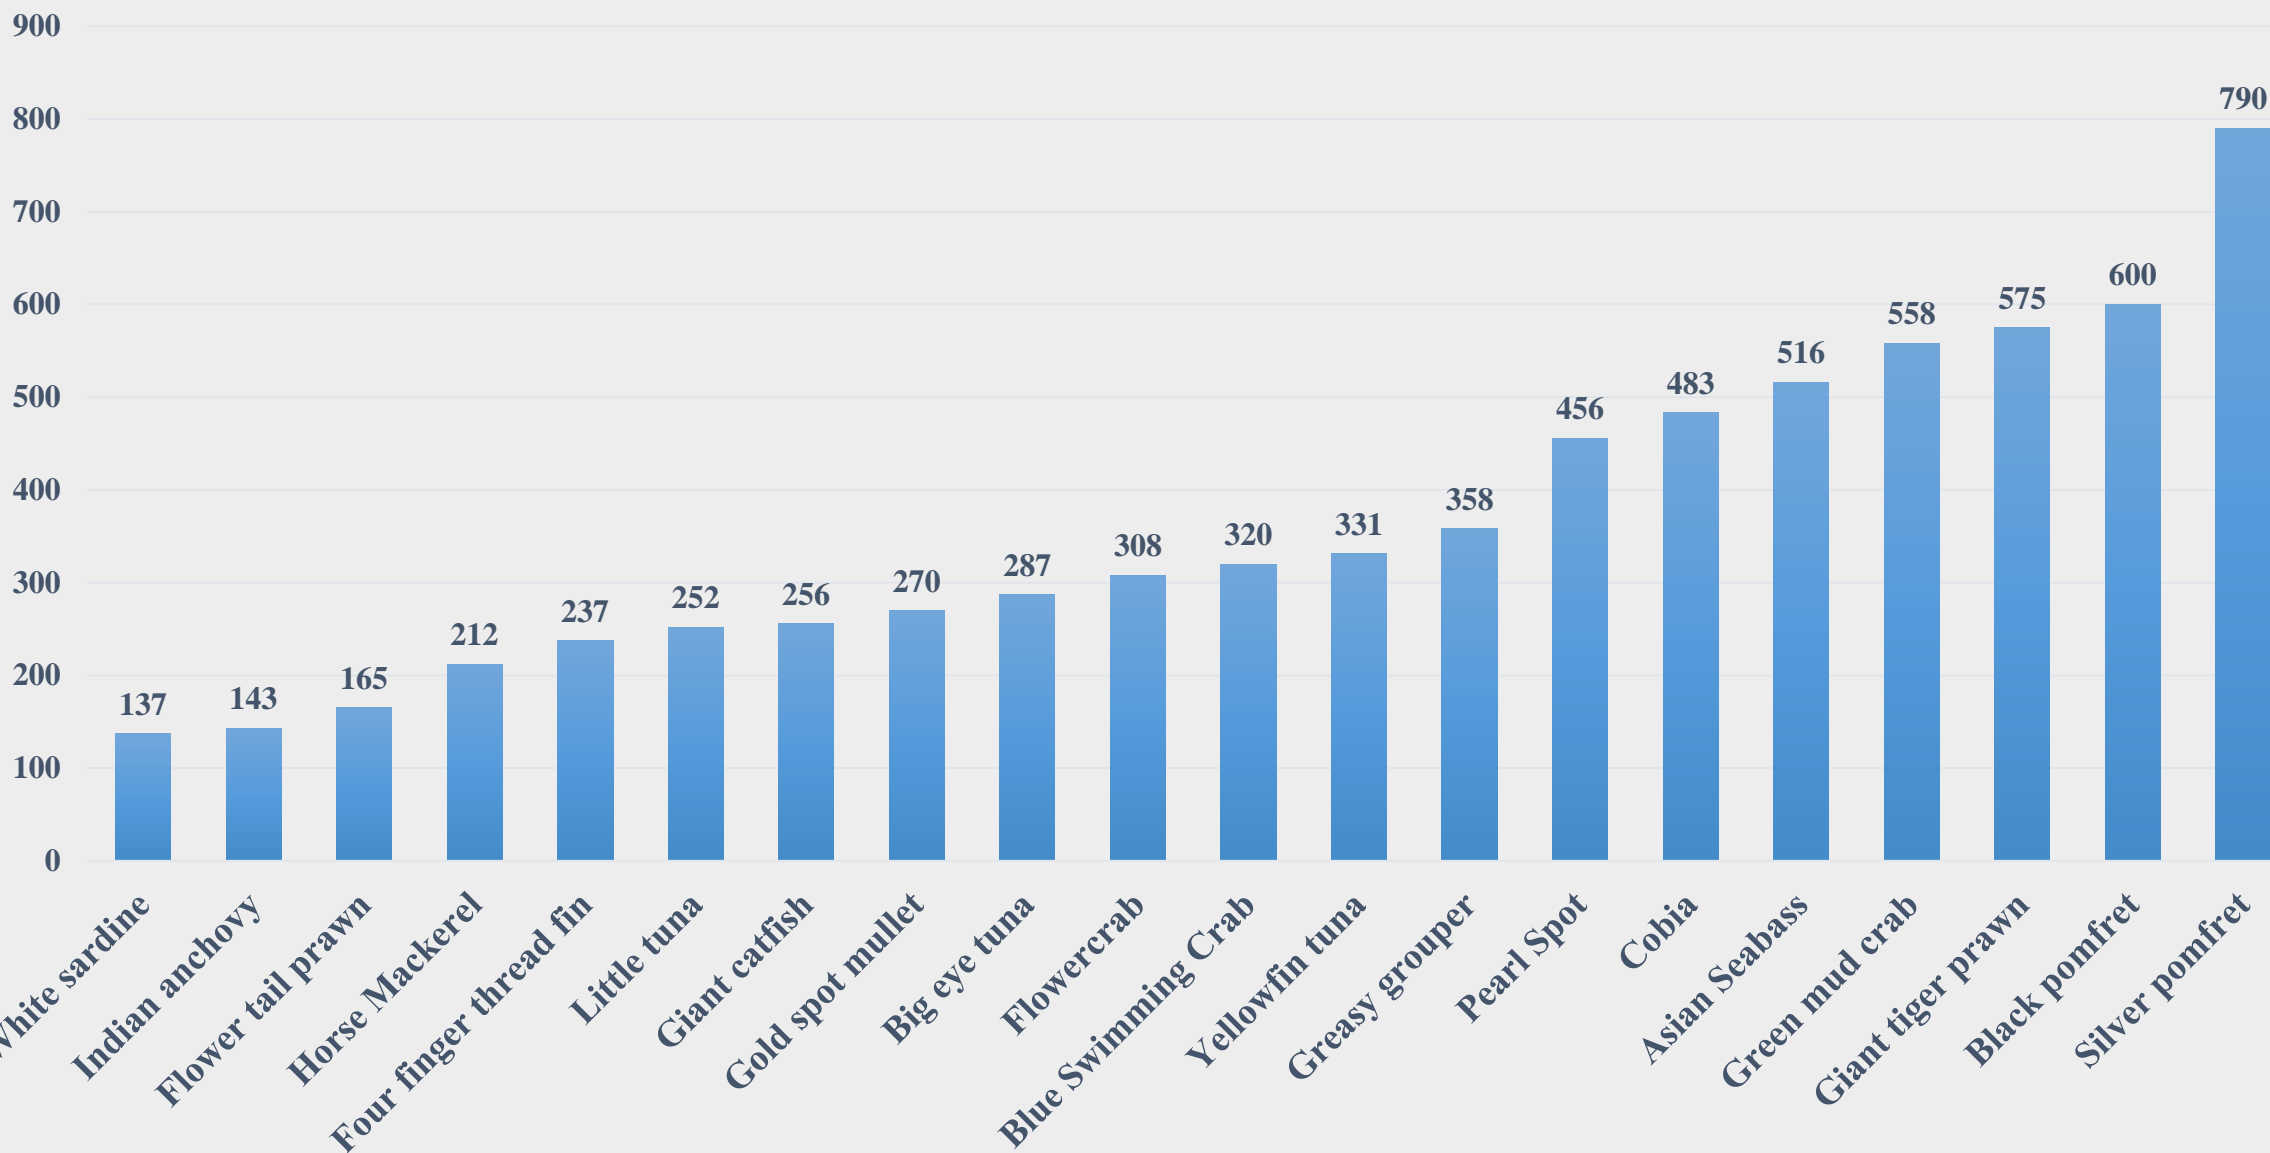

Average Retail Price (Rs. Per Kg) of Various Fish Species in Kerala

For the Period 10.03.2025 to 16.03.2025

For further details visit: <https://fmpisnfdb.in>